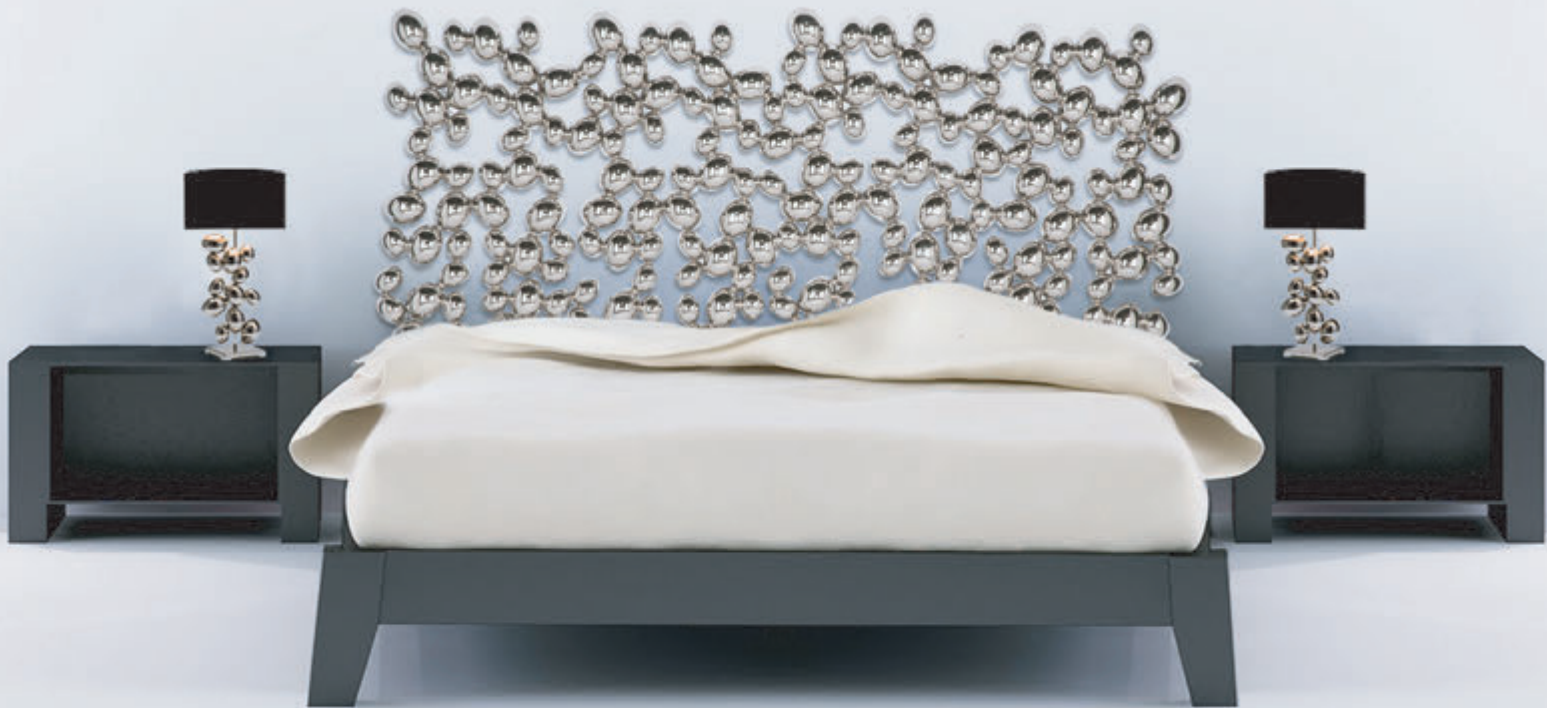

CL0920  
GRAPE CEILING LAMP

ELEMENT 1  
GRAPE

**CL0130**  
RIVER STONES CEILING LAMP

**TL0130**  
RIVER STONES TABLE LAMP

**WL0130**  
RIVER STONES WALL LAMP

**MI0130**  
RIVER STONES MIRROR

**HB0130**  
RIVER STONES HEADBOARD