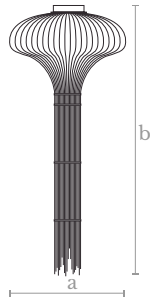

CLO070
ONION CEILING LAMP

Measures
Diameter (a): 90 cm. | 34 inches
Height (b): 185cm. | 71 inches

Lighting
1 LED downlight
20 w. / 2000 lumens
3000 °K

Weight
12 Kg.

Finishes
Shiny nickel

Material
Steel