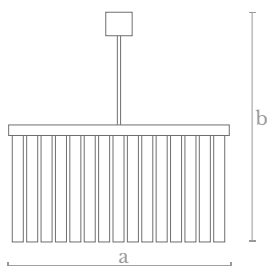

CLO240
DUNE CEILING LAMP

Measures
Diameter (a): 60 cm. | 24 inches
Height (b): 50 cm. | 20 inches

Lighting
LED strip
14 w/m. / 1320 lm/m
3000 °K

Material
Steel | Brass | Glass

Weight
30 Kg.

Finishes
Antique brass

CLO241
DUNE SUSPENDING LAMP

Measures
Diameter (a): 30 cm. | 12 inches
Height (b): 50 cm. | 20 inches

Lighting
LED strip
14 w/m. / 1320 lm/m
3000 °K

Material
Steel | Brass | Glass