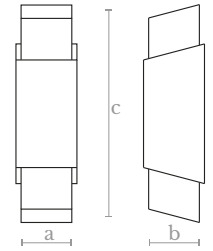

WL0371
DOUBLE CUBE WALL LAMP

Measures
Width (a): 11 cm. | 4 in.
Depth (b): 11cm. | 4 in.
Height (c): 54 cm. | 22 in.

Lighting
2 LED bulbs
2 x 4,5 w. | 1 x 450 lm.
2 x 3000 °K

Weight
3 Kg.

Material
Brass
Steel

Finishes
Satin brass
Marble paint