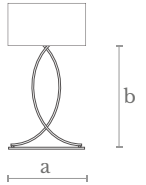

**Weight**  
4 Kg.

**Shade Measures**  
Ø 35 cm. | Ø 14 in.  
H: 25 cm. | 10 in.

**Material**  
Steel | Silk shade

**Finishes**  
Shiny nickel

**TL0510**  
TWISTER TABLE LAMP

**Measures**  
Width (a): 22 cm. | 9 inches  
Height (b): 35 cm. | 14 inches