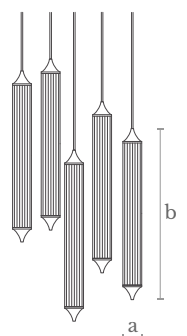

CL0182
ELEGANCE CEILING LAMP 5 UNITS

Measures
Diameter (a): 6 cm. | 3 inches
Height (b): 60 cm. | 24 inches

Lighting
LED Strip
12 w/m. | 980 lm/m
3000 °K

Material
Brass | Fluted glass

Weight 7,5 Kg.
Finishes Satin brass