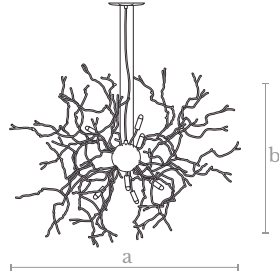

CLO030
ROOT

Measures
Diameter (a): 100 cm. | 38 inches
Height (b): 90 cm. | 34 inches

Lighting
10 G-9 LED bulbs
10 x 2,5 w. / 10 x 190 lumens
3000 °K

Weight
10Kg.

Finishes
Gold

Material
Lost wax brass casting | Steel