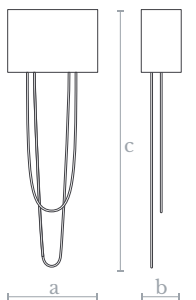

**Weight**  
40 Kg.

**Finishes**  
Oxide

**HB0730**  
OXIDY HEADBOARD

**Measures**  
Width (a): 150 cm. | 59 inches  
Depth (b): 35 cm. | 14 inches  
Height (b): 240 cm. | 95 inches

**Material**  
Steel

**Finishes**  
Oxide

**Shade Measures**  
W: 30 cm | 12 in.  
H: 20 cm. | 8 in.

**Material**  
Brass

**Weight**  
2 Kg.  
**Finishes**  
Satin brass | Shiny black nickel

**WL0790**  
HONEYCOMB WALL LAMP

**Measures**  
Width (a): 30 cm. | 12 inches  
Depth (b): 5 cm. | 2 inches  
Height (c): 26 cm. | 11 inches