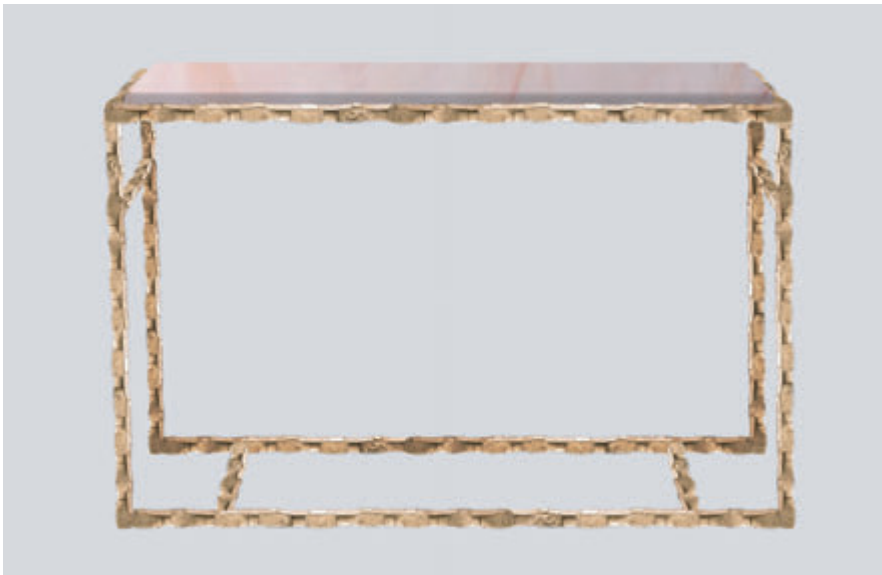

**TL0660**  
PANEL TABLE LAMP

**TL0670**  
HOLE TABLE LAMP

**TL0680**  
FOUNTAIN TABLE LAMP

FURNITURE

TB0910  
GIACOMETTI COFFEE TABLE RECTANGLE

TB0911  
GIACOMETTI COFFEE TABLE ROUND

TB0912  
GIACOMETTI CONSOLE TABLE