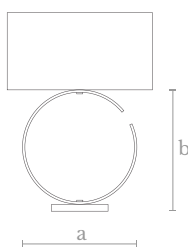

TL0670
HOLE TABLE LAMP

Measures
Width (a): 30 cm. | 12 in.
Height (b): 33 cm. | 15 in.

Lighting
1 E-27/E-26 LED bulb
10 w. | 180-240 v.
3000 °K

Weight
4,5 Kg.

Shade Measures
Ø: 35 cm. | 14 in.
H: 25 cm. | 10 in.

Material
Steel | Marble base
Silk shade

Finishes
Silver leaf