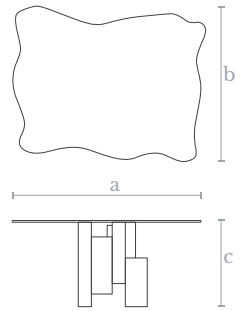

CL0741
BLACK TUBE VERTICAL CEILING LAMP

Measures
Width (a): Ø8 cm. | Ø3 inches
Height (b): 100 cm. | 40 inches

Lighting
LED strip
71 w. / 2750 lumens
3000 °K

Material
Steel

Weight
1 Kg.
Finishes
Black paint | Satin brass

WL0740
BLACK TUBE WALL LAMP

Measures
Width (a): 8 cm. | 3 inches
Depth (b): 7 cm. | 3 inches
Height (c): 100 cm. | 40 inches

Lighting
LED strip
71 w. / 2750 lumens
3000 °K

Material
Steel

Weight
1 Kg.
Finishes
Black paint | Satin brass

TL0740
BLACK TUBE FLOOR LAMP

Measures
Width (a): Ø30 cm. | Ø12 inches
Height (b): 160 cm. | 63 inches

Lighting
LED strip
71 w. / 2750 lumens
3000 °K

Material
Steel

Weight
2 Kg.
Finishes
Black paint | Satin brass

TB0750
SEA TABLE

Measures
Width (a): 190 cm. | 75 inches
Depth (b): 80 cm. | 32 inches
Height (c): 75 cm. | 29 inches

Material
Steel | Glass

Finishes
Graphite paint

Weight
45 Kg.

TB0751
SEA CONSOLE TABLE

Measures
Length (a): 160 cm. | 63 inches
Width (b): 48 cm. | 20 inches
Height (c): 75 cm. | 29 inches

Material
Steel | Glass

Finishes
Gold paint

Weight
20 Kg.

TB0752
SEA COFFEE TABLE

Measures
Width (a): 120 cm. | 47 inches
Depth (b): 95 cm. | 37 inches
Height (c): 40 cm. | 16 inches

Material
Steel | Glass

Finishes
Graphite paint

Weight
25 Kg.

WL0770
NECKLACE WALL LAMP

Measures
Width (a): 30 cm. | 12 in.
Depth (b): 12 cm. | 5 in.
Height (c): 90 cm. | 35 in.

Lighting
2 G-9 LED bulbs
2 x 2,5 w. / 2 x 190 lumens
3000 °K

Shade Measures
W: 30 cm | 12 in.
H: 20 cm. | 8 in.

Material
Brass | Glass

Weight
2 Kg.
Finishes
Satin brass

WL0780
DOUBLE NECKLACE WALL LAMP

Measures
Width (a): 30 cm. | 12 in.
Depth (b): 12 cm. | 5 in.
Height (c): 90 cm. | 35 in.

Lighting
2 G-9 LED bulbs
2 x 2,5 w. / 2 x 190 lumens
3000 °K

Shade Measures
W: 30 cm | 12 in.
H: 20 cm. | 8 in.

Material
Brass

Weight
2 Kg.
Finishes
Satin brass | Shiny black nickel

WL0790
HONEYCOMB WALL LAMP