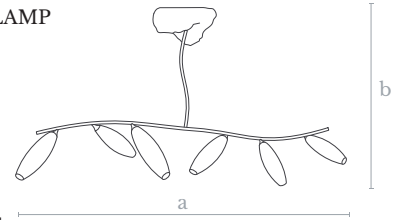

ATENEIA SKY ROOFTOP  
Valencia

SPECIAL LAMP COMPASS ROSE  
Private residence, Marrakech

PRESENTATION OF BENTLEY BAGS  
Marbella

CL0690  
COB VERTICAL CEILING LAMP LONG

**Measures**  
Diameter (a): Ø 100 cm. | Ø 40 inches  
Height (b): 180cm. | 71 inches

**Lighting**  
8 x E-14/E-17 LED bulb  
8 x 5 w.  
3000 °K

**Material**  
Brass | Glass | Stone

**Weight**  
27 Kg.

**Finishes**  
Satin brass | Alabaster

CL0691  
COB HORIZONTAL CEILING LAMP

**Measures**  
Length (a): 100 cm. | Ø 40 inches  
Height (b): 25 cm. | 10 inches

**Lighting**  
6 x E-14/E-17 LED bulb  
6 x 5 w.  
3000 °K

**Material**  
Brass | Glass | Stone

**Weight**  
17 Kg.

**Finishes**  
Satin brass | Alabaster

CL0692  
COB SUSPENDING

**Measures**  
Diameter (a): Ø 50 cm. | Ø 20 inches  
Height (b): 60 cm. | 24 inches