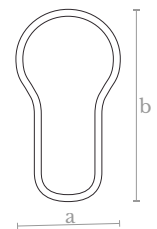

**Measures**  
Width (a): 35 cm. | 14 in.  
Height (b): 67 cm. | 26 in.

**Lighting**  
1 E-27 / E-26 LED bulb  
10 w. / 180-240 v.  
3000

**Weight**  
5 Kg.

**Material**  
Lost wax brass casting

**Finishes**  
Antique brass

**Shade Measures**  
D: Ø 35 cm | Ø 14 in.  
H: 25 cm. | 10 in.

**Ml0880**  
LOCK MIRROR

**Measures**  
Width (a): 52 cm. | 21 inches  
Height (b): 100 cm. | 40 inches

**Lighting**  
LED strip  
71 w. / 2750 lumens  
3000 °K

**Weight**  
5 Kg.

**Material**  
Brass | Mirror

**Finishes**  
Copper

**Material**  
Brass | Mirror

**Ml0890**  
OVAL MIRROR

**Measures**  
Width (a): 50 cm. | 20 inches  
Height (b): 150 cm. | 60 inches

**Lighting**  
LED strip  
71 w. / 2750 lumens  
3000 °K

**Weight**  
15 Kg.

**Material**  
Brass | Mirror

**Finishes**  
Antique brass

**Material**  
Brass | Mirror

**TB0900**  
WHIM COFFEE TABLE

**Measures**  
Diameter (a): 30 cm. | 12 inches  
Height (b): 54 cm. | 22 inches