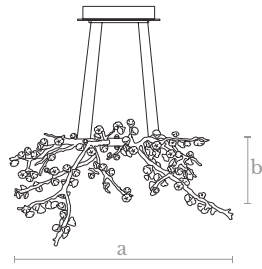

CLO010
ALMOND TREE

Measures
Diameter (a): 70 cm. | 27 inches
Height (b): 57 cm. | 22 inches

Lighting
10 LED bulbs
10 x 1,3 w. / 10 x 110 lumens
3000 °K

Weight
8 Kg.

Finishes
Matt black nickel

Material
Lost wax brass casting | Glass