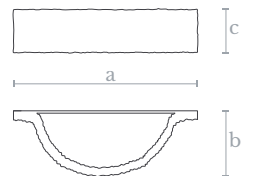

WL0800
TRUNK WALL LAMP

Measures
Width (a): 30 cm. | 12 inches
Depth (b): 12 cm. | 5 inches
Height (c): 6 cm. | 2 inches

Lighting
1 LED strip
71 w. / 2750 lumens
3000 °K

Material
Lost wax brass casting

Weight
3 Kg.
Finishes
Satin brass