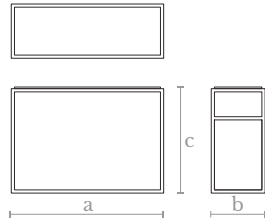

**Material**  
Lost wax brass casting / Marble

**Finishes**  
Satin brass / Blue marble

**Weight**  
50 Kg.

**TB0912**  
GIACOMETTI CONSOLE TABLE

**Measures**  
Length (a): 90 cm. | 35 inches  
Width (b): 40 cm. | 16 inches  
Height (c): 85 cm. | 34 inches

**Material**  
Lost wax brass casting / Marble

**Finishes**  
Satin brass / Pink marble

**Weight**  
65 Kg.

**TB0911**  
GIACOMETTI COFFEE TABLE ROUND

**Measures**  
Diameter (a): 100 cm. | 40 inches  
Height (b): 50 cm. | 20 inches