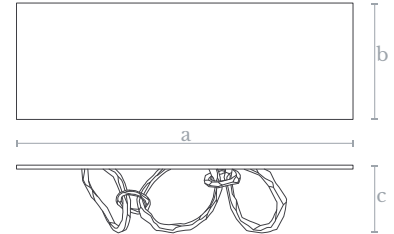

**Weight**  
5 Kg.

**Material**  
Lost wax brass casting | Stone

**Finishes**  
Polished brass

**TB0720**  
GOLD RINGS TABLE

**Measures**  
Width (a): 300 cm. | 118 inches  
Depth (b): 120 cm. | 47 inches  
Height (c): 75 cm. | 29 inches

**Material**  
Lost wax brass casting | Wood

**Weight**  
30 Kg.

**Finishes**  
Polished brass

**MI0720**  
GOLD RINGS MIRROR

**Measures**  
Width (a): 50 cm. | 20 inches  
Height (b): 35 cm. | 14 inches

**Material**  
Lost wax brass casting | Mirror