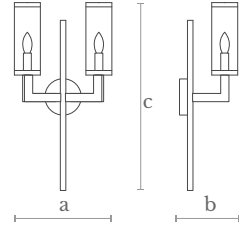

WL0450
CRACKED WALL LAMP

Measures
Width (a): 24 cm. | 10 in.
Depth (b): 14 cm. | 6 in.
Height (c): 48 cm. | 19 in.

Lighting
2 x E14/E17 LED bulbs
2 x 4 w. | 2 x 370 lm.
3000 °K

Material
Steel | Glass

Weight
3 Kg.

Finishes
Satin brass | Cracked glass