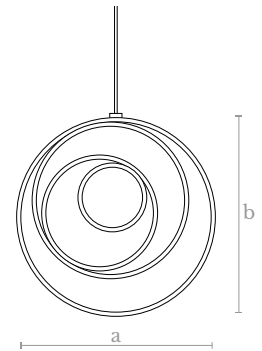

**Weight**  
5 Kg.

**Material**  
Brass | Mirror

**Finishes**  
Copper

**Material**  
Brass | Mirror

**Ml0890**  
OVAL MIRROR

**Measures**  
Width (a): 50 cm. | 20 inches  
Height (b): 150 cm. | 60 inches

**Lighting**  
LED strip  
71 w. / 2750 lumens  
3000 °K

**Material**  
Lost wax brass casting / Marble

**Finishes**  
Satin brass / Black marble

**Weight**  
50 Kg.

**CL0920**  
GRAPE CEILING LAMP

**Measures**  
Width (a): 240 cm. | 95 inches  
Height (b): 35 cm. | 14 inches

**Lighting**  
33 LED bulbs  
33 x 1,3 w. / 33 x 2750 lumens  
3000 °K

**Weight**  
24 Kg.

**Finishes**  
Satin

**Material**  
Lost wax brass casting | Glass

**CL0930**  
SPIRAL REGULAR CEILING LAMP

**Measures**  
Width (a): 60 cm. | 24 inches  
Height (b): 60 cm. | 24 inches

**Lighting**  
LED strip  
71 w. / 2750 lumens  
3000 °K

**Weight**  
4 Kg.

**Material**  
Steel

**Finishes**  
Chrome

**TL0930**  
SPIRAL REGULAR TABLE LAMP

**Measures**  
Width (a): 60 cm. | 24 inches  
Height (b): 60 cm. | 24 inches