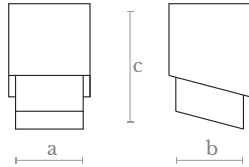

WL0370
CUBE WALL LAMP

Measures
Width (a): 11 cm. | 4 in.
Depth (b): 11cm. | 4 in.
Height (c): 22 cm. | 9 in.

Lighting
1 LED bulb
4,5 w. | 450 lm.
3000 °K

Weight
2 Kg.

Material
Brass | Steel

Finishes
Satin brass
Marble paint