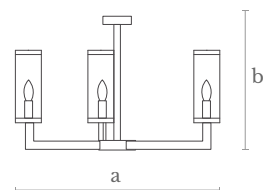

Finishes

Satined brass | Cracked glass