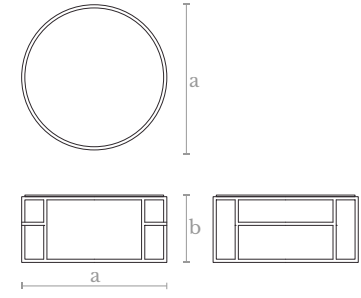

**Weight**  
5 Kg.

**Material**  
Brass | Mirror

**Finishes**  
Copper

**Material**  
Brass | Mirror

**Ml0890**  
OVAL MIRROR

**Measures**  
Width (a): 50 cm. | 20 inches  
Height (b): 150 cm. | 60 inches

**Lighting**  
LED strip  
71 w. / 2750 lumens  
3000 °K

**Material**  
Lost wax brass casting / Marble

**Finishes**  
Satin brass / Pink marble

**Weight**  
65 Kg.

**TB0911**  
GIACOMETTI COFFEE TABLE ROUND

**Measures**  
Diameter (a): 100 cm. | 40 inches  
Height (b): 50 cm. | 20 inches

**Material**  
Lost wax brass casting / Marble

**Finishes**  
Satin brass / Black marble

**Weight**  
50 Kg.

**TB0911**  
GIACOMETTI COFFEE TABLE ROUND

**Measures**  
Diameter (a): 100 cm. | 40 inches  
Height (b): 50 cm. | 20 inches

**Material**  
Lost wax brass casting / Marble

**Finishes**  
Satin brass / Black marble

**Weight**  
50 Kg.

**CL0920**  
GRAPE CEILING LAMP

**Measures**  
Width (a): 240 cm. | 95 inches  
Height (b): 35 cm. | 14 inches