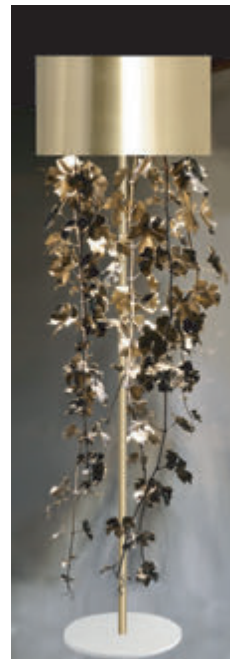

**CL0070**  
ONION CEILING LAMP

**WL0070**  
ONION WALL LAMP

**FL0070**  
ONION FLOOR LAMP

**CL0080**  
LEAVES ONION CEILING LAMP

**WL0080**  
LEAVES ONION WALL LAMP

**FL0080**  
LEAVES ONION FLOOR LAMP

**CL0100**  
NATURE CEILING LAMP LONG

**CL0101**  
NATURE CEILING LAMP SHORT

**WL0100**  
NATURE WALL LAMP

**TL0100**  
NATURE TABLE LAMP

**FL0100**  
NATURE FLOOR LAMP

**CL0102**  
NATURE SCULPTURE

CL0090  
LEAVES BALL SMALL

CL0091  
LEAVES BALL BIG

CL0920  
GRAPE CEILING LAMP

ELEMENT 1  
GRAPE

**CL0130**  
RIVER STONES CEILING LAMP

**TL0130**  
RIVER STONES TABLE LAMP

**WL0130**  
RIVER STONES WALL LAMP

**MI0130**  
RIVER STONES MIRROR

**HB0130**  
RIVER STONES HEADBOARD