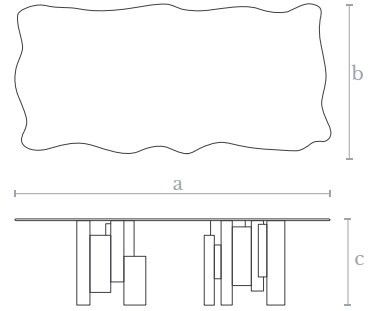

CL0741
BLACK TUBE VERTICAL CEILING LAMP

Measures
Width (a): Ø8 cm. | Ø3 inches
Height (b): 100 cm. | 40 inches

Lighting
LED strip
71 w. / 2750 lumens
3000 °K

Material
Steel

Weight
1 Kg.
Finishes
Black paint | Satin brass

WL0740
BLACK TUBE WALL LAMP

Measures
Width (a): 8 cm. | 3 inches
Depth (b): 7 cm. | 3 inches
Height (c): 100 cm. | 40 inches

Lighting
LED strip
71 w. / 2750 lumens
3000 °K

Material
Steel

Weight
1 Kg.
Finishes
Black paint | Satin brass

TL0740
BLACK TUBE FLOOR LAMP

Measures
Width (a): Ø30 cm. | Ø12 inches
Height (b): 160 cm. | 63 inches

Lighting
LED strip
71 w. / 2750 lumens
3000 °K

Material
Steel

Weight
2 Kg.
Finishes
Black paint | Satin brass

TB0750
SEA TABLE

Measures
Width (a): 190 cm. | 75 inches
Depth (b): 80 cm. | 32 inches
Height (c): 75 cm. | 29 inches

Material
Steel | Glass

Finishes
Graphite paint

Weight
45 Kg.