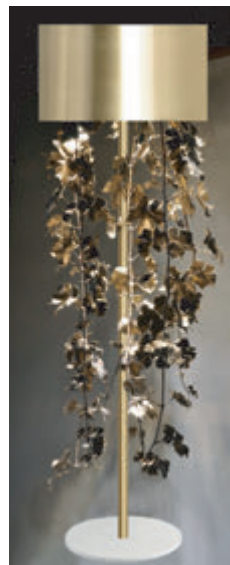

TL0100
NATURE TABLE LAMP