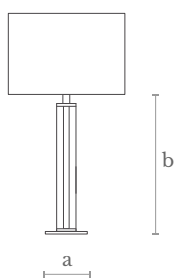

Finishes

Satined brass