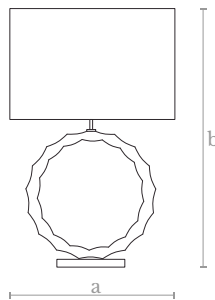

**Measures**  
Width (a): 35 cm. | 14 in.  
Height (b): 67 cm. | 26 in.

**Lighting**  
1 E-27 / E-26 LED bulb  
10 w. / 180-240 v.  
3000

**Weight**  
5 Kg.

**Material**  
Lost wax brass casting

**Finishes**  
Antique brass

**Shade Measures**  
D: Ø 35 cm | Ø 14 in.  
H: 25 cm. | 10 in.

**Ml0880**  
LOCK MIRROR

**Measures**  
Width (a): 52 cm. | 21 inches  
Height (b): 100 cm. | 40 inches

**Lighting**  
LED strip  
71 w. / 2750 lumens  
3000 °K

**Weight**  
5 Kg.

**Material**  
Brass | Mirror

**Finishes**  
Copper

**Material**  
Brass | Mirror

**Ml0890**  
OVAL MIRROR

**Measures**  
Width (a): 50 cm. | 20 inches  
Height (b): 150 cm. | 60 inches

**Lighting**  
LED strip  
71 w. / 2750 lumens  
3000 °K