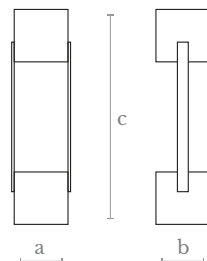

TL0340
BOX TABLE LAMP

Measures
Width(a): 10 cm. | 4 in.
Depth (b): 10 cm. | 4 in.
Height (c): 40 cm. | 16 in.

Lighting
2 LED bulbs
2 x 4,5 w. | 2 x 450 lm.
4000 °K

Weight
2 Kg.

Material
Steel | Brass
Acrylic

Finishes
Satin steel
Satin brass