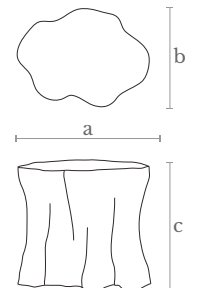

Length (a): 70 cm. | 28 inches  
Width (b): 55 cm. | 22 inches  
Height (c): 60 cm. | 24 inches

Material

Lost wax brass casting

Weight

55 Kg.

Finishes

Satin brass

**CL0150**  
WHITE ROMANCE CIRCULAR CEILING LAMP

**Measures**  
Lenght (a): 60 cm | 24 inches  
Width (b): 60 cm | 24 inches  
Height (c): 85 cm | 34 inches

**Glasses (62 u.)**  
Height short glasses (d): 50 cm | 20 inches  
Height large glasses (e): 80 cm | 32 inches