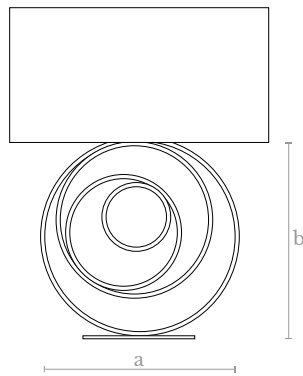

TL0930
SPIRAL REGULAR TABLE LAMP

Measures
Width (a): 60 cm. | 24 inches
Height (b): 60 cm. | 24 inches

Lighting
LED strip
71 w. / 2750 lumens
3000 °K

Weight
9 Kg.

Material
Steel

Shade Measures
W: 84 cm. | 33 in.
D: 40 cm. | 16 cm.
H: 40 cm. | 16 in.

Finishes
Chrome