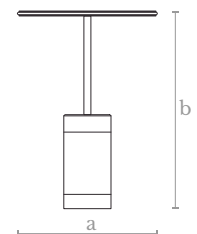

WL0810
AGE OF TREE WALL LAMP

Measures
Width (a): 38 cm. | 15 inches
Depth(b): 5 cm. | 2 inches
Height (c): 50 cm. | 20 inches

Lighting
1 LED strip
71 w. / 2750 lumens
3000 °K

Weight
2 Kg.

Material
Lost wax brass casting

Finishes
Satin brass

WL0820
AGRESTE WALL LAMP

Measures
Width (a): Ø30 cm. | 12 inches
Depth(b): 5 cm. | 2 inches
Height (c): Ø30 cm. | 12 inches

Lighting
1 LED strip
71 w. / 2750 lumens
3000 °K

Weight
2 Kg.

Material
Lost wax brass casting

Finishes
Satin brass

TL0830
TREE TABLE LAMP

Measures
Width (a): 35 cm. | 14 in.
Height (b): 108 cm. | 42 in.

Lighting
1 E-27 / E-26 LED bulb
10 w. / 180-240 v.
3000 °K

Weight
3 Kg.

Material
Lost wax brass casting

Finishes
Antique brass

Shade Measures
D: Ø 35 cm | Ø 14 in.
H: 25 cm. | 10 in.

FL0830
TREE FLOOR LAMP

Measures
Width (a): 35 cm. | 14 in.
Height (b): 210 cm. | 83 in.

Lighting
1 E-27 / E-26 LED bulb
10 w. / 180-240 v.
3000 °K

Weight
6 Kg.

Material
Lost wax brass casting

Finishes
Antique brass

Shade Measures
D: Ø 35 cm | Ø 14 in.
H: 25 cm. | 10 in.

CL0840
BALLOONS CEILING LAMP

Measures
Diameter (a): 40 cm. | 16 inches
Height (b): 40 cm. | 16 inches

Lighting
1 LED downlight
20 w. / 2000 lumens
3000 °K

Weight
2 Kg.

Material
Brass | Glass

Finishes
Satin brass

Material
Brass | Glass

CL0850
ALABASTER TEARS LAMP

Measures
Diameter (a): 55 cm. | 22 inches
Height (b): 95 cm. | 38 inches

Lighting
48 LED bulbs
48 x 3,5 w. / 48 x 450 lm.
3000 °K

Weight
15 Kg.

Material
Steel | Glass

Finishes
Alabaster |Satin brass

Material
Steel | Glass

TL0860
WHEEL TABLE LAMP

Measures
Width (a): 35 cm. | 14 in.
Height (b): 67 cm. | 26 in.

Lighting
1 E-27 / E-26 LED bulb
10 w. / 180-240 v.
3000

Weight
5 Kg.

Material
Lost wax brass casting

Finishes
Antique brass

Shade Measures
D: Ø 35 cm | Ø 14 in.
H: 25 cm. | 10 in.

Ml0880
LOCK MIRROR

Measures
Width (a): 52 cm. | 21 inches
Height (b): 100 cm. | 40 inches