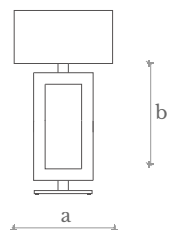

TL0480
ORBITAL TABLE LAMP

Measure
Width (a): 20 cm. | 8 inches
Height (b): 44 cm. | 17 inches

Lighting
1 E-27/E-26 LED bulb
10 w. | 180-240 v.
3000 °K

Weight
4 Kg.

Shade Measures
D: Ø 35 cm. | 14 in.
H: 25 cm. | 10 in.

Material
Steel | Silk shade

Finishes
Shiny nickel