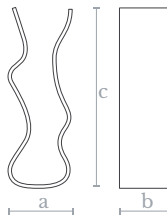

**Material**  
Lost wax brass casting | Wood

**Weight**  
30 Kg.

**Finishes**  
Polished brass

**MI0720**  
GOLD RINGS MIRROR

**Measures**  
Width (a): 50 cm. | 20 inches  
Height (b): 35 cm. | 14 inches

**Material**  
Lost wax brass casting | Mirror

**Finishes**  
Polished brass

**Weight**  
5 Kg.

**CL0730**  
OXIDY CEILING LAMP

**Measures**  
Width (a): 150 cm. | 60 inches  
Depth (b): 50 cm. | 20 inches  
Height (c): 75 cm. | 29 inches

**Lighting**  
LED strip  
71 w. / 2750 lumens  
3000 °K

**Weight**  
8 Kg.

**Material**  
Steel

**Finishes**  
Oxide

**TB0730**  
OXIDY TABLE

**Measures**  
Width (a): 300 cm. | 118 inches  
Depth (b): 120 cm. | 47 inches  
Height (c): 75 cm. | 29 inches

**Material**  
Steel | Marble

**Weight**  
40 Kg.

**Finishes**  
Oxide

**HB0730**  
OXIDY HEADBOARD

**Measures**  
Width (a): 150 cm. | 59 inches  
Depth (b): 35 cm. | 14 inches  
Height (b): 240 cm. | 95 inches

**Material**  
Steel

**Finishes**  
Oxide