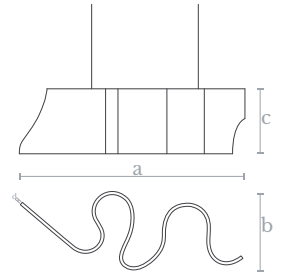

CL0730
OXIDY CEILING LAMP

Measures
Width (a): 150 cm. | 60 inches
Depth (b): 50 cm. | 20 inches
Height (c): 75 cm. | 29 inches

Lighting
LED strip
71 w. / 2750 lumens
3000 °K

Weight
20 Kg.

Material
Steel

Finishes
Oxide