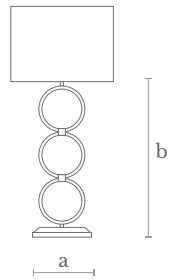

TL0460
RINGS TABLE LAMP

Measures
Width (a): 17 cm. | 7 in.
Height (b): 54 cm. | 22 in.

Lighting
1 E-27/E-26 LED bulb
10 w. | 180-240 v.
3000 °K

Shade Measures
D: Ø 35 cm. | 14 in.
H: 25 cm. | 10 in.

Material
Brass | Silk shade

Weight
4 Kg.

Finishes
Shiny nickel