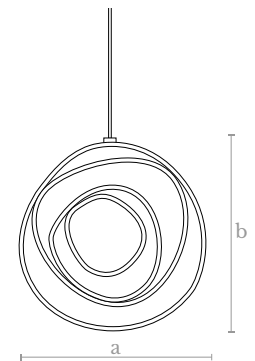

**Weight**  
5 Kg.

**Material**  
Brass | Mirror

**Finishes**  
Copper

**Material**  
Brass | Mirror

**Ml0890**  
OVAL MIRROR

**Measures**  
Width (a): 50 cm. | 20 inches  
Height (b): 150 cm. | 60 inches

**Lighting**  
LED strip  
71 w. / 2750 lumens  
3000 °K

**Lighting**  
LED strip  
71 w. / 2750 lumens  
3000 °K

**Weight**  
4 Kg.

**Material**  
Steel

**Finishes**  
Chrome

**TL0930**  
SPIRAL REGULAR TABLE LAMP

**Measures**  
Width (a): 60 cm. | 24 inches  
Height (b): 60 cm. | 24 inches

**Lighting**  
LED strip  
71 w. / 2750 lumens  
3000 °K

**Weight**  
9 Kg.

**Material**  
Steel

**Shade Measures**  
W: 84 cm. | 33 in.  
D: 40 cm. | 16 cm.  
H: 40 cm. | 16 in.

**Finishes**  
Chrome

**CL0940**  
SPIRAL IRREGULAR CEILING LAMP

**Measures**  
Width (a): 60 cm. | 24 inches  
Height (b): 60 cm. | 24 inches

**Lighting**  
LED strip  
71 w. / 2750 lumens  
3000 °K

**Weight**  
4 Kg.

**Material**  
Steel

**Finishes**  
Black Nickel Mate