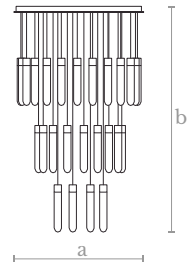

CL0850
ALABASTER TEARS LAMP

Measures
Diameter (a): 55 cm. | 22 inches
Height (b): 95 cm. | 38 inches

Lighting
48 LED bulbs
48 x 3,5 w. / 48 x 450 lm.
3000 °K

Weight
15 Kg.

Material
Steel | Glass

Finishes
Alabaster |Satin brass

Material
Steel | Glass