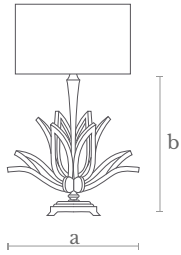

Finishes

Shiny nickel