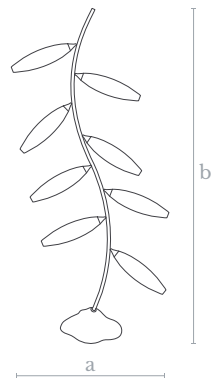

FL0690
COB FLOOR LAMP

Measures
Diameter (a): Ø 100 cm. | Ø 40 inches
Height (b): 180cm. | 71 inches

Lighting
8 x E-14/E-17 LED bulb
8 x 5 w.
3000 °K

Material
Brass | Glass | Stone

Weight
27 Kg.

Finishes
Satin brass | Alabaster