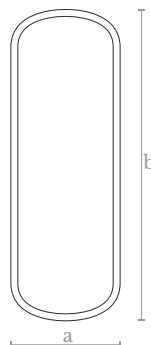

**Measures**  
Width (a): 35 cm. | 14 in.  
Height (b): 67 cm. | 26 in.

**Lighting**  
1 E-27 / E-26 LED bulb  
10 w. / 180-240 v.  
3000

**Weight**  
5 Kg.

**Material**  
Lost wax brass casting

**Finishes**  
Antique brass

**Shade Measures**  
D: Ø 35 cm | Ø 14 in.  
H: 25 cm. | 10 in.

**Ml0880**  
LOCK MIRROR

**Measures**  
Width (a): 52 cm. | 21 inches  
Height (b): 100 cm. | 40 inches

**Lighting**  
LED strip  
71 w. / 2750 lumens  
3000 °K

**Weight**  
5 Kg.

**Material**  
Brass | Mirror

**Finishes**  
Copper

**Material**  
Brass | Mirror

**Ml0890**  
OVAL MIRROR

**Measures**  
Width (a): 50 cm. | 20 inches  
Height (b): 150 cm. | 60 inches

**Lighting**  
LED strip  
71 w. / 2750 lumens  
3000 °K

**Weight**  
15 Kg.

**Material**  
Brass | Mirror

**Finishes**  
Antique brass

**Material**  
Brass | Mirror

**TB0900**  
WHIM COFFEE TABLE

**Measures**  
Diameter (a): 30 cm. | 12 inches  
Height (b): 54 cm. | 22 inches