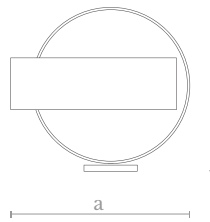

TL0650
CIRCULAR TABLE LAMP

Measures
Width (a): 50 cm. | 20 in.
Height (b): 53 cm. | 21 in.

Lighting
1 E-27/E-26 LED bulb
10 w. | 180-240 v.
3000 °K

Weight
4,5 Kg.

Shade Measures
W: 28 cm. | 11 in.
H: 20 cm. | 8 in.
L: 55 cm. | 22 in.

Material
Steel | Marble base
Silk shade

Finishes
Gold leaf