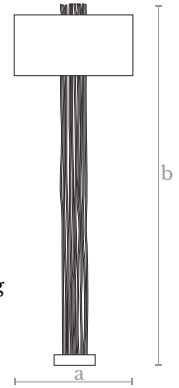

**Lighting**  
1 E-27 / E-26 LED bulb  
10 w. / 180-240 v.  
3000 °K

**Weight**  
3 Kg.

**Material**  
Lost wax brass casting

**Finishes**  
Antique brass

**Shade Measures**  
D: Ø 35 cm | Ø 14 in.  
H: 25 cm. | 10 in.

**FL0830**  
TREE FLOOR LAMP

**Measures**  
Width (a): 35 cm. | 14 in.  
Height (b): 210 cm. | 83 in.

**Lighting**  
1 E-27 / E-26 LED bulb  
10 w. / 180-240 v.  
3000 °K

**Weight**  
6 Kg.

**Material**  
Lost wax brass casting

**Finishes**  
Antique brass

**Shade Measures**  
D: Ø 35 cm | Ø 14 in.  
H: 25 cm. | 10 in.

**CL0840**  
BALLOONS CEILING LAMP

**Measures**  
Diameter (a): 40 cm. | 16 inches  
Height (b): 40 cm. | 16 inches