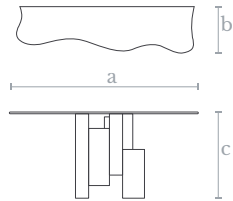

TB0751
SEA CONSOLE TABLE

Measures
Length (a): 160 cm. | 63 inches
Width (b): 48 cm. | 20 inches
Height (c): 75 cm. | 29 inches

Material
Steel | Glass

Finishes
Gold paint

Weight
20 Kg.

TB0752
SEA COFFEE TABLE

Measures
Width (a): 120 cm. | 47 inches
Depth (b): 95 cm. | 37 inches
Height (c): 40 cm. | 16 inches

Material
Steel | Glass

Finishes
Graphite paint

Weight
25 Kg.