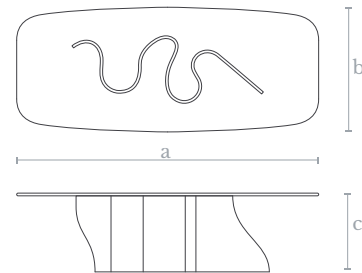

**Material**  
Lost wax brass casting | Wood

**Weight**  
30 Kg.

**Finishes**  
Polished brass

**MI0720**  
GOLD RINGS MIRROR

**Measures**  
Width (a): 50 cm. | 20 inches  
Height (b): 35 cm. | 14 inches

**Material**  
Lost wax brass casting | Mirror

**Weight**  
8 Kg.

**Material**  
Steel

**Finishes**  
Oxide

**TB0730**  
OXIDY TABLE

**Measures**  
Width (a): 300 cm. | 118 inches  
Depth (b): 120 cm. | 47 inches  
Height (c): 75 cm. | 29 inches

**Material**  
Steel | Marble

**Weight**  
40 Kg.

**Finishes**  
Oxide

**HB0730**  
OXIDY HEADBOARD

**Measures**  
Width (a): 150 cm. | 59 inches  
Depth (b): 35 cm. | 14 inches  
Height (b): 240 cm. | 95 inches

**Material**  
Steel

**Finishes**  
Oxide