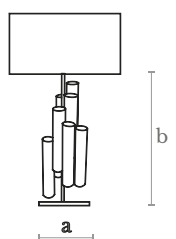

TL0600
FIREWORK TABLE LAMP

Measures
Width (a): 29 cm. | 11 in.
Height (b): 56 cm. | 18 in.

Lighting
1 E-27/E-26 LED bulb
10 w. | 180-240 v.
3000 °K

Weight
4 Kg.

Shade Measures
Ø: 35 cm. | 14 in.
H: 25 cm. | 22 in.

Material
Steel | Silk shade

Finishes
Shiny nickel