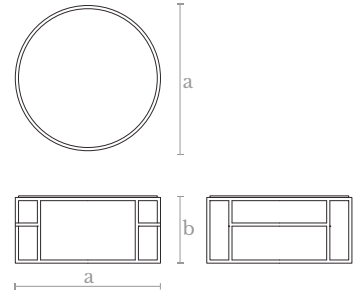

**Weight**  
5 Kg.

**Material**  
Brass | Mirror

**Finishes**  
Copper

**Material**  
Brass | Mirror

**Ml0890**  
OVAL MIRROR

**Measures**  
Width (a): 50 cm. | 20 inches  
Height (b): 150 cm. | 60 inches

**Lighting**  
LED strip  
71 w. / 2750 lumens  
3000 °K

**Material**  
Lost wax brass casting / Marble

**Finishes**  
Satin brass / Blue marble

**Weight**  
50 Kg.

**TB0912**  
GIACOMETTI CONSOLE TABLE

**Measures**  
Length (a): 90 cm. | 35 inches  
Width (b): 40 cm. | 16 inches  
Height (c): 85 cm. | 34 inches

**Material**  
Lost wax brass casting / Marble

**Finishes**  
Satin brass / Pink marble

**Weight**  
65 Kg.

**TB0911**  
GIACOMETTI COFFEE TABLE ROUND

**Measures**  
Diameter (a): 100 cm. | 40 inches  
Height (b): 50 cm. | 20 inches

**Material**  
Lost wax brass casting / Marble

**Finishes**  
Satin brass / Black marble

**Weight**  
50 Kg.

**TB0911**  
GIACOMETTI COFFEE TABLE ROUND

**Measures**  
Diameter (a): 100 cm. | 40 inches  
Height (b): 50 cm. | 20 inches