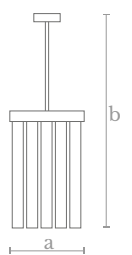

Weight
18 Kg.

Finishes
Antique brass