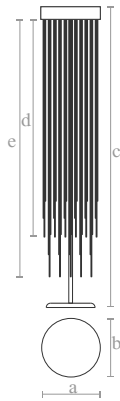

**Measures**  
Lenght (a): 60 cm | 24 inches  
Width (b): 60 cm | 24 inches  
Height (c): 85 cm | 34 inches

**Glasses (62 u.)**  
Height short glasses (d): 50 cm | 20 inches  
Height large glasses (e): 80 cm | 32 inches

**TL0150**  
WHITE ROMANCE TABLE LAMP

**Measures**  
Lenght (a): 23 cm | 16 inches  
Width (b): 23 cm | 9 inches  
Height (c): 70 cm | 34 inches

**Glasses (24 u.)**  
Height short glasses (d): 30 cm | 12 inches  
Height large glasses (e): 50 cm | 20 inches

**Lighting:** LED strip  
14 w/m  
1320 lm/m  
3000 °  
**Material:** Lost wax brass casting  
Artisanal glass  
**Finishes** Satin brass  
**Weight:** 12 Kg.

**FL0150**  
WHITE ROMANCE FLOOR LAMP

**Measures**  
Lenght (a): 36 cm | 14 inches  
Width (b): 36 cm | 14 inches  
Height (c): 170 cm | 67 inches

**Glasses (38 u.)**  
Height short glasses (d): 130 cm | 51 inches  
Height large glasses (e): 150 cm | 59 inches

**Lighting:** LED strip  
14 w/m  
1320 lm/m  
3000 °  
**Material:** Lost wax brass casting  
Artisanal glass  
**Finishes** Satin brass  
**Weight:** 15 Kg.