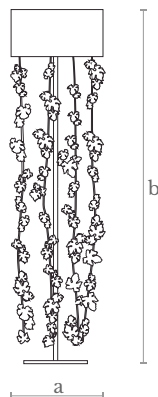

FLO100
NATURE FLOOR LAMP

Measures
Diameter (a): 40 cm. | 16 inches
Height (b): 170 cm. | 67 inches

Lighting
8 LED bulbs
8 x 4,5 w. / 8 x 450 lm.
3000 °K

Weight
25 Kg.

Material
Lost wax brass casting

Finishes
Satin brass

CLO102
NATURE SCULPTURE

Measures
Diameter (a): 30 cm. | 12 inches
Height (b): 220 cm. | 87 inches

Weight
5 Kg.

Material
Lost wax brass casting

Finishes
Satin brass