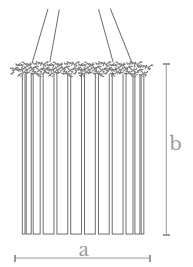

CLO230
OLIVE SHOOT

Measures
Diameter (a): 60 cm. | 24 inches
Height (b): 80 cm. | 32 inches

Lighting
LED strip
14 w/m. / 1320 lm/m
3000 °K

Material
Lost wax brass casting | Glass