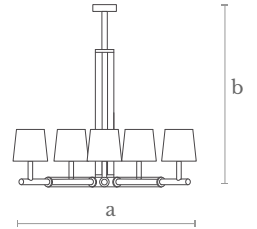

Finishes

Satined brass