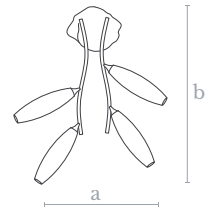

WL0691
COB WALL LAMP 2 UNITS

Measures
Width (a): 20 cm. | 8 inches
Height (b): 45 cm. | 18 inches

Lighting
4 x E-14/E-17 LED bulb
4 x 5 w.
3000 °K

Material
Brass | Glass | Stone

Weight
14 Kg.

Finishes
Satin brass | Alabaster