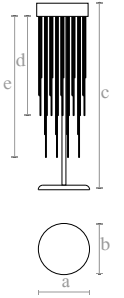

TL0150
WHITE ROMANCE TABLE LAMP

Measures
Lenght (a): 23 cm | 16 inches
Width (b): 23 cm | 9 inches
Height (c): 70 cm | 34 inches

Glasses (24 u.)
Height short glasses (d): 30 cm | 12 inches
Height large glasses (e): 50 cm | 20 inches

Lighting: LED strip
14 w/m
1320 lm/m
3000 °
Material: Lost wax brass casting
Artisanal glass
Finishes Satin brass
Weight: 12 Kg.