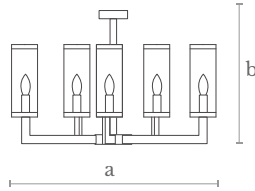

CL0451
CRACKED CEILING LAMP 5L

Measures
Diameter (a): 75 cm. | 30 in.
Height (b): 50 cm. | 20 in.

Lighting
5 x E14/E17 LED bulbs
5 x 4 w. | 5 x 370 lm.
3000 °K

Material
Steel | Glass

Weight
12 Kg.

Finishes
Satin brass | Cracked glass