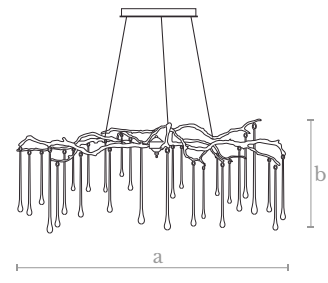

**Shade Measures**  
W: 84 cm. | 33 in.  
D: 40 cm. | 16 cm.  
H: 40 cm. | 16 in.

**Finishes**  
Chrome

**CLO010**  
ALMOND TREE

**Measures**  
Diameter (a): 70 cm. | 27 inches  
Height (b): 57 cm. | 22 inches

**Lighting**  
10 LED bulbs  
10 x 1,3 w. / 10 x 110 lumens  
3000 °K

**Weight**  
8 Kg.

**Finishes**  
Matt black nickel

**Material**  
Lost wax brass casting | Glass

**CLO020**  
DROPS

**Measures**  
Diameter (a): 75 cm. | 30 inches  
Height (b): 35 cm. | 14 inches

**Lighting**  
10 LED bulbs  
10 x 1,3 w. / 10 x 110 lumens  
3000 °K

**Weight**  
8 Kg.

**Finishes**  
Satin brass

**Material**  
Lost wax brass casting | Glass

**CLO030**  
ROOT

**Measures**  
Diameter (a): 100 cm. | 38 inches  
Height (b): 90 cm. | 34 inches