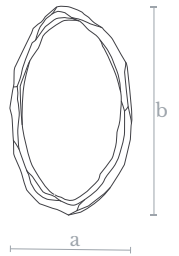

WL0720
GOLD RINGS WALL LAMP

Measures
Width (a): 35 cm. | 14 inches
Height (b): 40 cm. | 16 inches

Lighting
LED strip
104 w/m / 1320 lm/m
3000 °K

Weight
2 Kg.

Material
Lost wax brass casting

Finishes
Polished brass