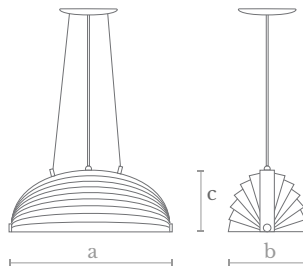

Weight
18 Kg.

Finishes
Shiny black nickel

TL0270
MARBLE TABLE LAMP

Measures
Width (a): 30 cm. | 12 inches
Depth (b): 8 cm. | 3 inches
Height (c): 35 cm. | 14 inches

Lighting
2 G-9 LED bulbs
2 x 2,5 w. / 2 x 190 lumens
3000 °K

Material
Marble