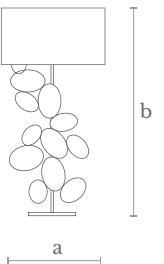

Shade Measures

Ø: 35 cm. | 14 in.  
H: 25 cm. | 10 in.

Material

Steel | Silk shade

Finishes

Shiny nickel

**WL0130  
RIVER STONES WALL LAMP**

Measures