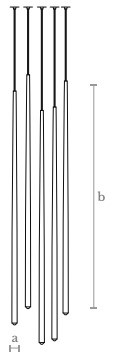

Finishes

Shiny copper