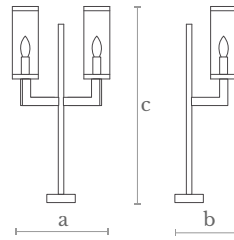

TL00450
CRACKED TABLE LAMP

Measures
Width (a): 24 cm. | 10 in.
Depth (b): 15 cm. | 6 in.
Height (c): 50 cm. | 20 in.

Lighting
2 x E14/E17 LED bulbs
2 x 4 w. | 2 x 370 lm.
3000 °K

Material
Steel | Glass

Weight
4 Kg.

Finishes
Satin brass | Cracked glass