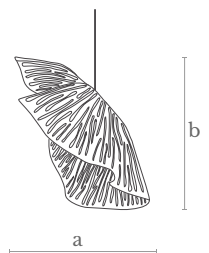

CL0410
LILLY CEILING LAMP

Measures
Diameter (a): 35 cm. | 14 in.
Height (b): 30 cm. | 12 in.

Lighting
1 LED bulb
4,5 w. | 450 lm.
3000 °K

Weight
1 Kg.

Material
Steel

Finishes
Shiny black nickel