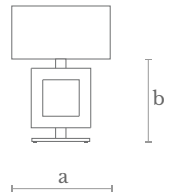

TL0470
SQUARE TABLE LAMP

Measures
Width (a): 20 cm. | 8 inches
Height (b): 28 cm. | 11 inches

Lighting
1 E-27/E-26 LED bulb
10 w. | 180-240 v.
3000 °K

Weight
4 Kg.

Shade Measures
D: Ø 35 cm. | 14 in.
H: 25 cm. | 10 in.

Material
Steel | Silk shade

Finishes
Shiny nickel