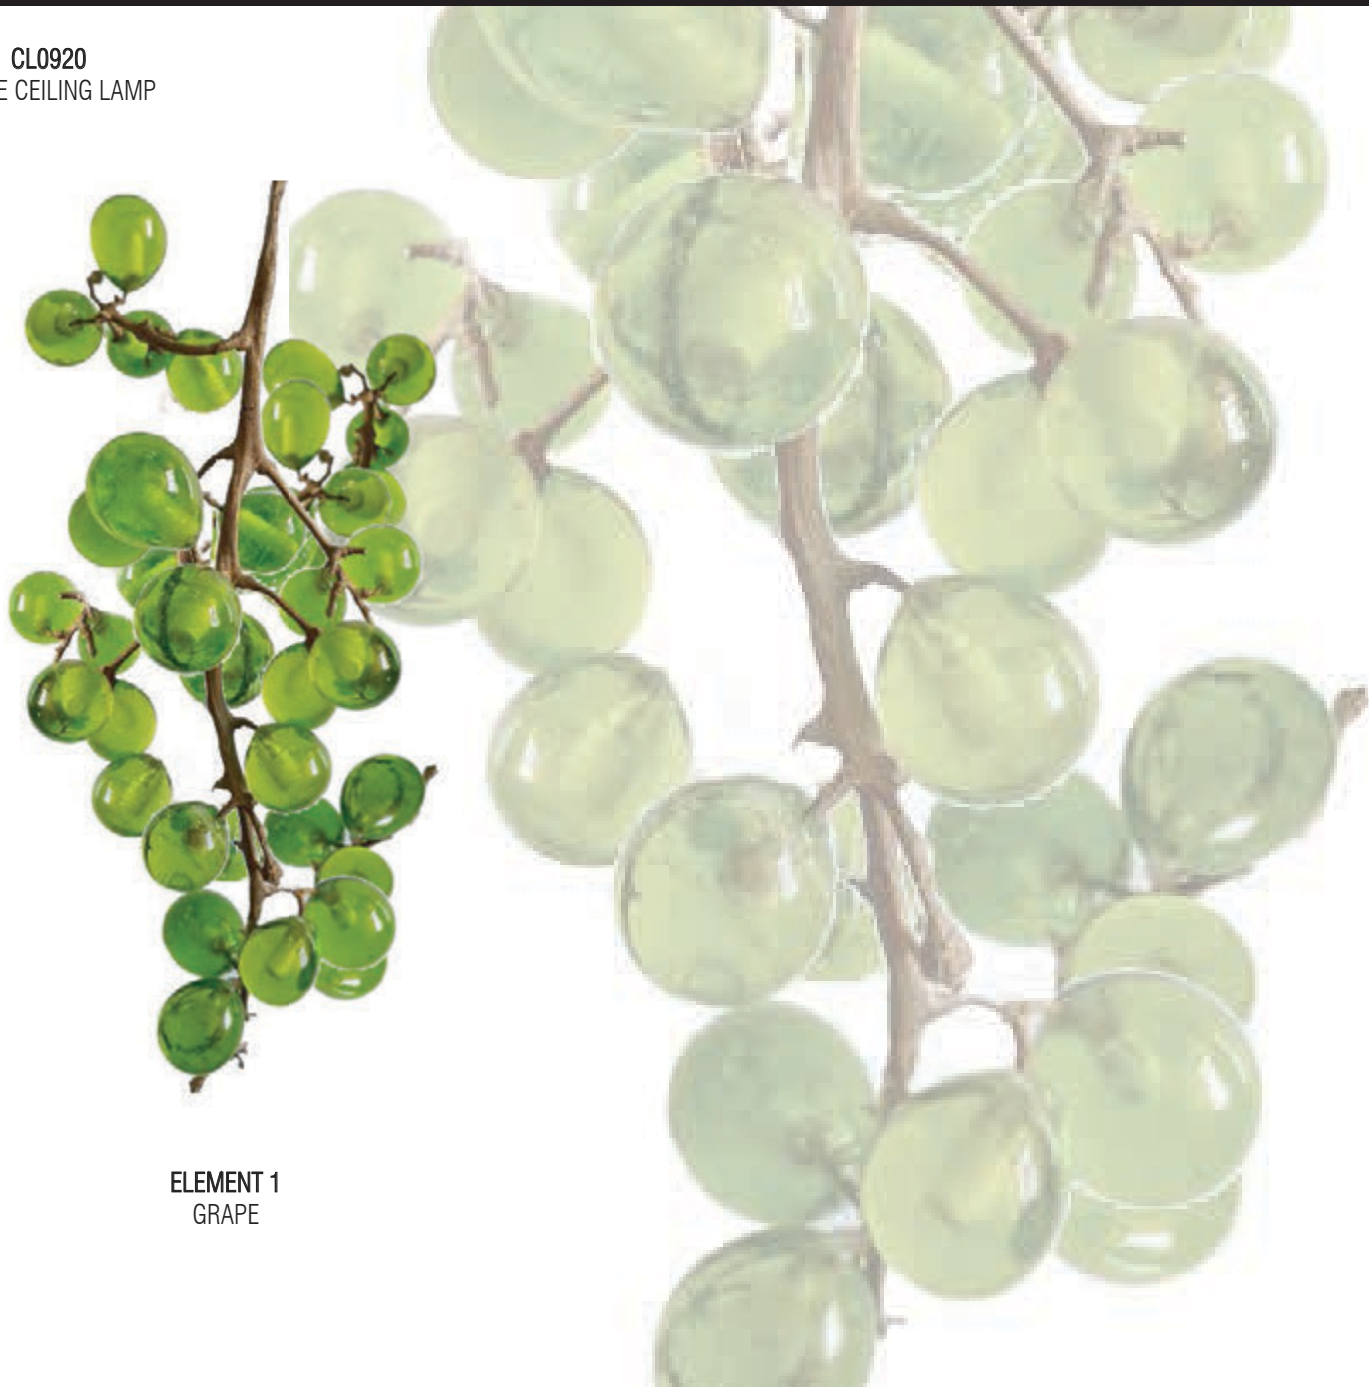

CL0920
GRAPE CEILING LAMP

ELEMENT 1
GRAPE