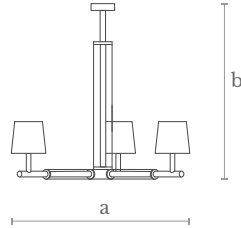

Finishes

Satined brass