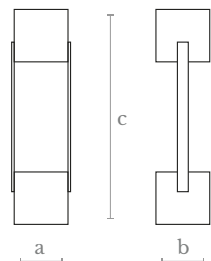

TL0340
BOX TABLE LAMP

Measures
Width(a): 10 cm. | 4 in.
Depth (b): 10 cm. | 4 in.
Height (c): 40 cm. | 16 in.

Lighting
2 LED bulbs
2 x 4,5 w. | 2 x 450 lm.
4000 °K

Weight
2 Kg.

Material
Steel | Brass
Acrylic

Finishes
Satin steel
Satin brass