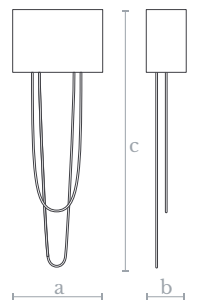

WL0780
DOUBLE NECKLACE WALL LAMP

Measures
Width (a): 30 cm. | 12 in.
Depth (b): 12 cm. | 5 in.
Height (c): 90 cm. | 35 in.

Shade Measures
W: 30 cm | 12 in.
H: 20 cm. | 8 in.

Lighting
2 G-9 LED bulbs
2 x 2,5 w. / 2 x 190 lumens
3000 °K

Material
Brass

Weight
2 Kg.
Finishes
Satin brass | Shiny black nickel