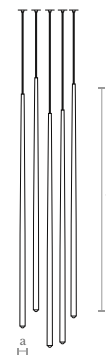

Finishes

Shiny copper