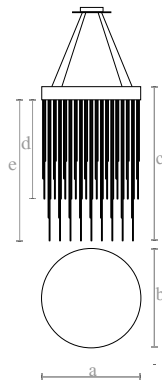

CL0150
WHITE ROMANCE CIRCULAR CEILING LAMP

Measures
Lenght (a): 60 cm | 24 inches
Width (b): 60 cm | 24 inches
Height (c): 85 cm | 34 inches

Glasses (62 u.)
Height short glasses (d): 50 cm | 20 inches
Height large glasses (e): 80 cm | 32 inches

Lighting: LED strip
14 w/m
1320 lm/m
3000 °
Material: Lost wax brass casting
Artisanal glass
Finishes Satin brass
Weight: 12 Kg.