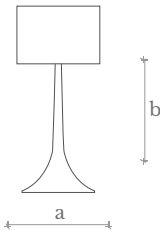

TL0530
TROMPET TABLE LAMP

Measures
Diameter (a): 30 cm. | 12 inches
Height (b): 42 cm. | 17 inches

Lighting
1 E-27/E-26 LED bulb
10 w. | 180-240 v.
3000 °K

Weight
4 Kg.

Shade Measures
Ø 35 cm. | Ø 14 in.
H: 25 cm. | 10 in.

Material
Steel | Silk shade

Finishes
Shiny nickel