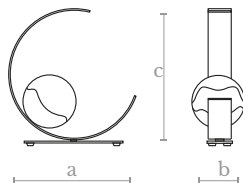

Weight
2 Kg.

Finishes
Satin brass

TL0290
WINDOW TABLE LAMP

Measures
Width (a): 30 cm. | 12 in.
Height (b): 65 cm. | 26 in.

Lighting
1 LED bulb
7 w. | 670 lum.
3000 °K

Material
Brass | Glass