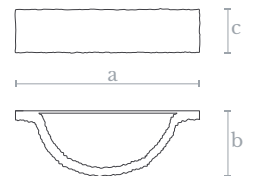

WL0800
TRUNK WALL LAMP

Measures
Width (a): 30 cm. | 12 inches
Depth (b): 12 cm. | 5 inches
Height (c): 6 cm. | 2 inches

Lighting
1 LED strip
71 w. / 2750 lumens
3000 °K

Material
Lost wax brass casting

Weight
3 Kg.
Finishes
Satin brass