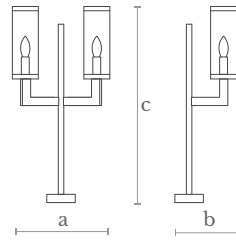

TL00450
CRACKED TABLE LAMP

Measures
Width (a): 24 cm. | 10 in.
Depth (b): 15 cm. | 6 in.
Height (c): 50 cm. | 20 in.

Lighting
2 x E14/E17 LED bulbs
2 x 4 w. | 2 x 370 lm.
3000 °K

Material
Steel | Glass

Weight
4 Kg.

Finishes
Satin brass | Cracked glass