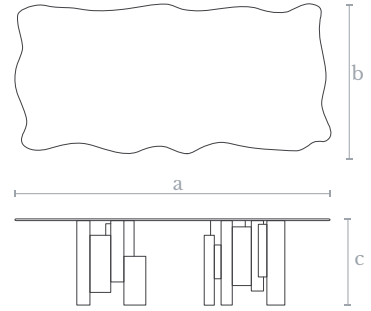

CL0741
BLACK TUBE VERTICAL CEILING LAMP

Measures
Width (a): Ø8 cm. | Ø3 inches
Height (b): 100 cm. | 40 inches

Lighting
LED strip
71 w. / 2750 lumens
3000 °K

Material
Steel

Weight
1 Kg.
Finishes
Black paint | Satin brass

WL0740
BLACK TUBE WALL LAMP

Measures
Width (a): 8 cm. | 3 inches
Depth (b): 7 cm. | 3 inches
Height (c): 100 cm. | 40 inches

Lighting
LED strip
71 w. / 2750 lumens
3000 °K

Material
Steel

Weight
1 Kg.
Finishes
Black paint | Satin brass

TL0740
BLACK TUBE FLOOR LAMP

Measures
Width (a): Ø30 cm. | Ø12 inches
Height (b): 160 cm. | 63 inches

Lighting
LED strip
71 w. / 2750 lumens
3000 °K

Material
Steel

Weight
2 Kg.
Finishes
Black paint | Satin brass

TB0750
SEA TABLE

Measures
Width (a): 190 cm. | 75 inches
Depth (b): 80 cm. | 32 inches
Height (c): 75 cm. | 29 inches

Material
Steel | Glass

Finishes
Graphite paint

Weight
45 Kg.