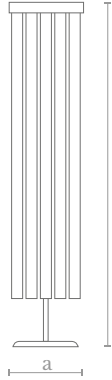

Weight
18 Kg.

Finishes
Antique brass

CLO250
WRINKLE CEILING LAMP 1 UNIT

Measures
Diameter (a): 6 cm. | 3 inches
Height (b): 50 cm. | 20 inches

Lighting
1 LED bulb
1 x 4,5 w. / 1 x 450 lumens
3000 °K

Material
Brass | Glass

Weight
2,5 Kg.

Finishes
Satin brass

CLO251
WRINKLE CEILING LAMP 3 UNITS

Measures
Diameter (a): 6 cm. | 3 inches
Height (b): 50 cm. | 20 inches

Lighting
3 LED bulb
3 x 4,5 w. / 3 x 450 lumens
3000 °K

Material
Brass | Glass