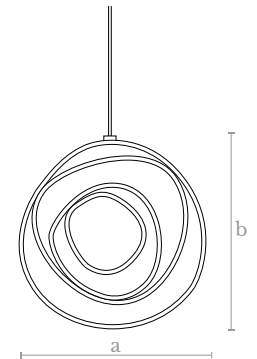

**Finishes**  
Copper

**Ml0890**  
OVAL MIRROR

**Measures**  
Width (a): 50 cm. | 20 inches  
Height (b): 150 cm. | 60 inches

**Lighting**  
LED strip  
71 w. / 2750 lumens  
3000 °K

**Weight**  
15 Kg.

**Material**  
Brass | Mirror

**Lighting**  
LED strip  
71 w. / 2750 lumens  
3000 °K

**Weight**  
4 Kg.

**Material**  
Steel

**Finishes**  
Chrome

**TL0930**  
SPIRAL REGULAR TABLE LAMP

**Measures**  
Width (a): 60 cm. | 24 inches  
Height (b): 60 cm. | 24 inches

**Lighting**  
LED strip  
71 w. / 2750 lumens  
3000 °K

**Weight**  
9 Kg.

**Material**  
Steel

**Shade Measures**  
W: 84 cm. | 33 in.  
D: 40 cm. | 16 cm.  
H: 40 cm. | 16 in.

**Finishes**  
Chrome

**CL0940**  
SPIRAL IRREGULAR CEILING LAMP

**Measures**  
Width (a): 60 cm. | 24 inches  
Height (b): 60 cm. | 24 inches

**Lighting**  
LED strip  
71 w. / 2750 lumens  
3000 °K

**Weight**  
4 Kg.

**Material**  
Steel

**Finishes**  
Black Nickel Mate