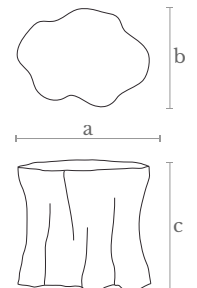

Length (a): 70 cm. | 28 inches  
Width (b): 55 cm. | 22 inches  
Height (c): 60 cm. | 24 inches

**Material**

Lost wax brass casting

**Weight**

55 Kg.

**Finishes**

Satin brass

**CL0150**  
WHITE ROMANCE CIRCULAR CEILING LAMP

**Measures**  
Lenght (a): 60 cm | 24 inches  
Width (b): 60 cm | 24 inches  
Height (c): 85 cm | 34 inches

**Glasses (62 u.)**  
Height short glasses (d): 50 cm | 20 inches  
Height large glasses (e): 80 cm | 32 inches