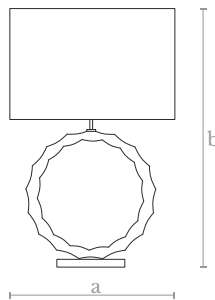

**Finishes**  
Antique brass

**Shade Measures**  
D: Ø 35 cm | Ø 14 in.  
H: 25 cm. | 10 in.

**CL0840**  
BALLOONS CEILING LAMP

**Measures**  
Diameter (a): 40 cm. | 16 inches  
Height (b): 40 cm. | 16 inches

**Lighting**  
48 LED bulbs  
48 x 3,5 w. / 48 x 450 lm.  
3000 °K

**Weight**  
15 Kg.

**Material**  
Steel | Glass

**Finishes**  
Alabaster |Satin brass

**TL0860**  
WHEEL TABLE LAMP

**Measures**  
Width (a): 35 cm. | 14 in.  
Height (b): 67 cm. | 26 in.

**Ml0880**  
LOCK MIRROR

**Measures**  
Width (a): 52 cm. | 21 inches  
Height (b): 100 cm. | 40 inches

**Lighting**  
LED strip  
71 w. / 2750 lumens  
3000 °K

**Weight**  
5 Kg.

**Material**  
Brass | Mirror

**Finishes**  
Copper

**Ml0890**  
OVAL MIRROR

**Measures**  
Width (a): 50 cm. | 20 inches  
Height (b): 150 cm. | 60 inches

**Lighting**  
LED strip  
71 w. / 2750 lumens  
3000 °K

**Weight**  
15 Kg.

**Material**  
Brass | Mirror