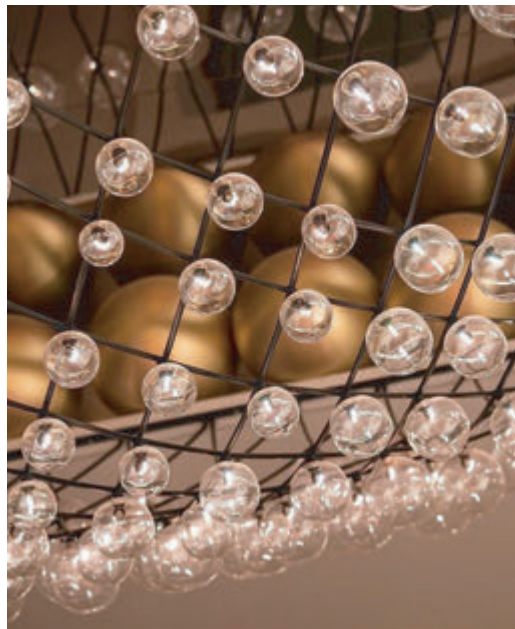

CANALEJAS GALLERY
Madrid