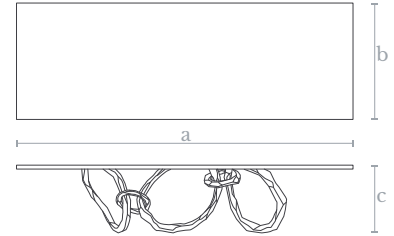

TB0720
GOLD RINGS TABLE

Measures
Width (a): 300 cm. | 118 inches
Depth (b): 120 cm. | 47 inches
Height (c): 75 cm. | 29 inches

Material
Lost wax brass casting | Wood

Weight
30 Kg.

Finishes
Polished brass