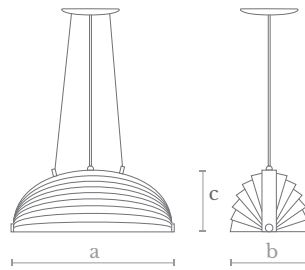

Weight
18 Kg.

Finishes
Shiny black nickel

TL0270
MARBLE TABLE LAMP

Measures
Width (a): 30 cm. | 12 inches
Depth (b): 8 cm. | 3 inches
Height (c): 35 cm. | 14 inches

Lighting
2 G-9 LED bulbs
2 x 2,5 w. / 2 x 190 lumens
3000 °K

Material
Marble