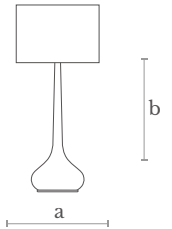

TL0520
BELL TABLE LAMP

Measures
Width (a): 20 cm. | 8 inches
Height (b): 47 cm. | 19 inches

Lighting
1 E-27/E-26 LED bulb
10 w. | 180-240 v.
3000 °K

Weight
4 Kg.

Shade Measures
Ø 35 cm. | Ø 14 in.
H: 25 cm. | 10 in.

Material
Steel | Silk shade

Finishes
Shiny nickel