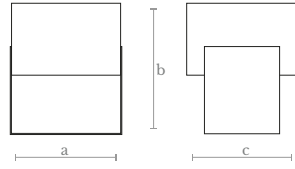

TL0350
U METALA TABLE LAMP

Measures
Width (a): 20 cm. | 8 in.
Height (b): 30 cm. | 9 in.
Depth (c): 21 cm. | 8 in.

Lighting
1 E-27/E-26 LED bulb
10 w. | 180-240 v.
3000 °K

Weight
3 Kg.

Material
Steel | Brass

Finishes
Satin steel
Polished brass