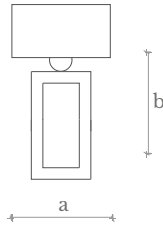

WL0480
RECTANGLE WALL LAMP

Measures
Width (a): 20 cm. | 8 inches
Height (b): 41 cm. | 16 inches

Lighting
1 E-27/E-26 LED bulb
10 w. | 180-240 v.
3000 °K

Weight
3 Kg.

Shade Measures
Ø 40 cm. | Ø 16 in.
H: 21 cm. | 9 in.

Material
Steel | Silk shade

Finishes
Satin nickel