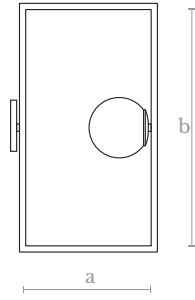

WL0290
WINDOW WALL LAMP

Measures
Width (a): 30 cm. | 12 in.
Height (b): 60 cm. | 24 in.

Lighting
1 LED bulb
7 w. | 670 lumens
3000 °K

Weight
2 Kg.

Material
Brass | Glass

Finishes
Satin brass