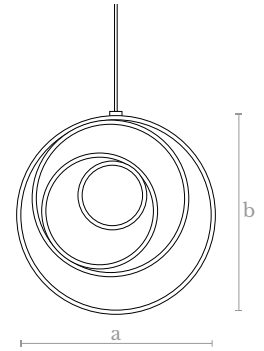

**Finishes**  
Copper

**Ml0890**  
OVAL MIRROR

**Measures**  
Width (a): 50 cm. | 20 inches  
Height (b): 150 cm. | 60 inches

**Lighting**  
LED strip  
71 w. / 2750 lumens  
3000 °K

**Weight**  
15 Kg.

**Material**  
Brass | Mirror

**Material**  
Lost wax brass casting / Marble

**Finishes**  
Satin brass / Black marble

**Weight**  
50 Kg.

**CL0920**  
GRAPE CEILING LAMP

**Measures**  
Width (a): 240 cm. | 95 inches  
Height (b): 35 cm. | 14 inches

**Lighting**  
33 LED bulbs  
33 x 1,3 w. / 33 x 2750 lumens  
3000 °K

**Weight**  
24 Kg.

**Finishes**  
Satin

**Material**  
Lost wax brass casting | Glass

**CL0930**  
SPIRAL REGULAR CEILING LAMP

**Measures**  
Width (a): 60 cm. | 24 inches  
Height (b): 60 cm. | 24 inches

**Lighting**  
LED strip  
71 w. / 2750 lumens  
3000 °K

**Weight**  
4 Kg.

**Material**  
Steel

**Finishes**  
Chrome

**TL0930**  
SPIRAL REGULAR TABLE LAMP

**Measures**  
Width (a): 60 cm. | 24 inches  
Height (b): 60 cm. | 24 inches