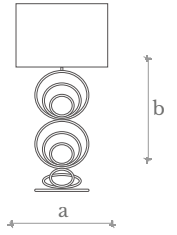

TL0490
ORBITAL TABLE LAMP

Measures
Width (a): 20 cm. | 8 inches
Height (b): 48 cm. | 19 inches

Lighting
1 E-27/E-26 LED bulb
10 w. | 180-240 v.
3000 °K

Weight
4 Kg.

Shade Measures
Ø 35 cm. | Ø 14 in.
H: 25 cm. | 10 in.

Material
Steel | Silk shade

Finishes
Shiny nickel