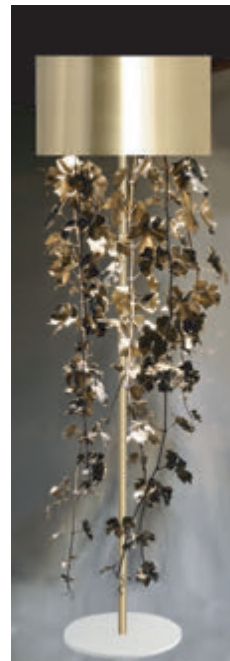

**CL0070**  
ONION CEILING LAMP

**WL0070**  
ONION WALL LAMP

**FL0070**  
ONION FLOOR LAMP

**CL0080**  
LEAVES ONION CEILING LAMP

**WL0080**  
LEAVES ONION WALL LAMP

**FL0080**  
LEAVES ONION FLOOR LAMP

**CL0100**  
NATURE CEILING LAMP LONG

**CL0101**  
NATURE CEILING LAMP SHORT

**WL0100**  
NATURE WALL LAMP

**TL0100**  
NATURE TABLE LAMP

**FL0100**  
NATURE FLOOR LAMP

**CL0102**  
NATURE SCULPTURE

CL0090  
LEAVES BALL SMALL

CL0091  
LEAVES BALL BIG

CL0920  
GRAPE CEILING LAMP

ELEMENT 1  
GRAPE

**CL0130**  
RIVER STONES CEILING LAMP

**TL0130**  
RIVER STONES TABLE LAMP

**WL0130**  
RIVER STONES WALL LAMP

**MI0130**  
RIVER STONES MIRROR

**HB0130**  
RIVER STONES HEADBOARD