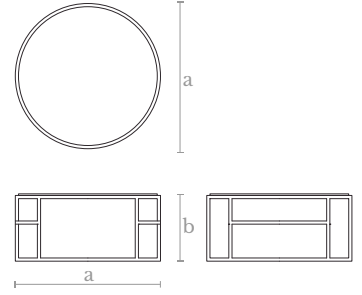

**Finishes**  
Copper

**Ml0890**  
OVAL MIRROR

**Measures**  
Width (a): 50 cm. | 20 inches  
Height (b): 150 cm. | 60 inches

**Lighting**  
LED strip  
71 w. / 2750 lumens  
3000 °K

**Weight**  
15 Kg.

**Material**  
Brass | Mirror

**Finishes**  
Satin brass / Blue marble

**Weight**  
50 Kg.

**TB0912**  
GIACOMETTI CONSOLE TABLE

**Measures**  
Length (a): 90 cm. | 35 inches  
Width (b): 40 cm. | 16 inches  
Height (c): 85 cm. | 34 inches

**Material**  
Lost wax brass casting / Marble

**Finishes**  
Satin brass / Pink marble

**Weight**  
65 Kg.

**TB0911**  
GIACOMETTI COFFEE TABLE ROUND

**Measures**  
Diameter (a): 100 cm. | 40 inches  
Height (b): 50 cm. | 20 inches

**Material**  
Lost wax brass casting / Marble

**Finishes**  
Satin brass / Black marble

**Weight**  
50 Kg.

**TB0911**  
GIACOMETTI COFFEE TABLE ROUND

**Measures**  
Diameter (a): 100 cm. | 40 inches  
Height (b): 50 cm. | 20 inches