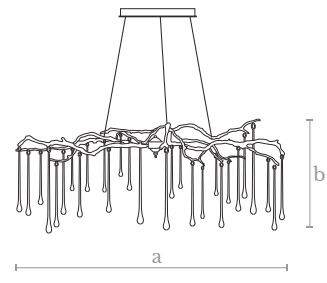

**Shade Measures**  
W: 84 cm. | 33 in.  
D: 40 cm. | 16 cm.  
H: 40 cm. | 16 in.

**Finishes**  
Chrome

**CLO010**  
ALMOND TREE

**Measures**  
Diameter (a): 70 cm. | 27 inches  
Height (b): 57 cm. | 22 inches

**Lighting**  
10 LED bulbs  
10 x 1,3 w. / 10 x 110 lumens  
3000 °K

**Weight**  
8 Kg.

**Finishes**  
Matt black nickel

**Material**  
Lost wax brass casting | Glass

**CLO020**  
DROPS

**Measures**  
Diameter (a): 75 cm. | 30 inches  
Height (b): 35 cm. | 14 inches

**Lighting**  
10 LED bulbs  
10 x 1,3 w. / 10 x 110 lumens  
3000 °K

**Weight**  
8 Kg.

**Finishes**  
Satin brass

**Material**  
Lost wax brass casting | Glass

**CLO030**  
ROOT

**Measures**  
Diameter (a): 100 cm. | 38 inches  
Height (b): 90 cm. | 34 inches