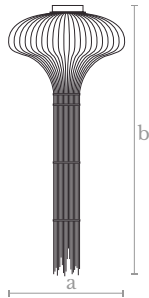

CLO070
ONION CEILING LAMP

Measures
Diameter (a): 90 cm. | 34 inches
Height (b): 185cm. | 71 inches

Lighting
1 LED downlight
20 w. / 2000 lumens
3000 °K

Weight
12 Kg.

Finishes
Shiny nickel

Material
Steel