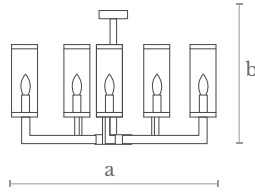

CL0451
CRACKED CEILING LAMP 5L

Measures
Diameter (a): 75 cm. | 30 in.
Height (b): 50 cm. | 20 in.

Lighting
5 x E14/E17 LED bulbs
5 x 4 w. | 5 x 370 lm.
3000 °K

Material
Steel | Glass

Weight
12 Kg.

Finishes
Satin brass | Cracked glass