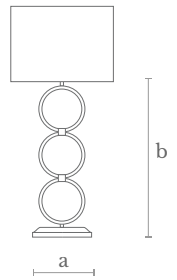

TL0460
RINGS TABLE LAMP

Measures
Width (a): 17 cm. | 7 in.
Height (b): 54 cm. | 22 in.

Lighting
1 E-27/E-26 LED bulb
10 w. | 180-240 v.
3000 °K

Shade Measures
D: Ø 35 cm. | 14 in.
H: 25 cm. | 10 in.

Material
Brass | Silk shade

Weight
4 Kg.

Finishes
Shiny nickel