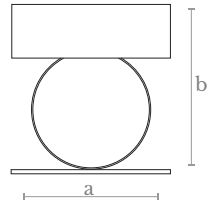

TL0320
SPHERE TABLE LAMP

Measures
Width (a): 40 cm. | 16 in.
Height (b): 42 cm. | 17 in.

Lighting
2 x G-9 LED bulbs
2 x 3 w. | 2 x 300 lm.
3000 °K

Weight
5 Kg.

Material
Brass | Glass

Finishes
Satin brass