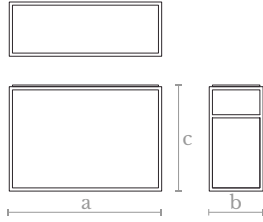

**Finishes**  
Copper

**Ml0890**  
OVAL MIRROR

**Measures**  
Width (a): 50 cm. | 20 inches  
Height (b): 150 cm. | 60 inches

**Lighting**  
LED strip  
71 w. / 2750 lumens  
3000 °K

**Weight**  
15 Kg.

**Material**  
Brass | Mirror

**Finishes**  
Satin brass / Blue marble

**Weight**  
50 Kg.

**TB0912**  
GIACOMETTI CONSOLE TABLE

**Measures**  
Length (a): 90 cm. | 35 inches  
Width (b): 40 cm. | 16 inches  
Height (c): 85 cm. | 34 inches

**Material**  
Lost wax brass casting / Marble

**Finishes**  
Satin brass / Pink marble

**Weight**  
65 Kg.

**TB0911**  
GIACOMETTI COFFEE TABLE ROUND

**Measures**  
Diameter (a): 100 cm. | 40 inches  
Height (b): 50 cm. | 20 inches