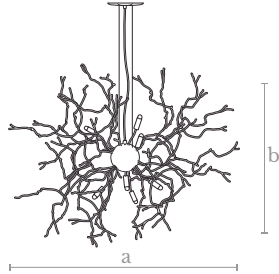

CLO030
ROOT

Measures
Diameter (a): 100 cm. | 38 inches
Height (b): 90 cm. | 34 inches

Lighting
10 G-9 LED bulbs
10 x 2,5 w. / 10 x 190 lumens
3000 °K

Weight
10Kg.

Finishes
Gold

Material
Lost wax brass casting | Steel