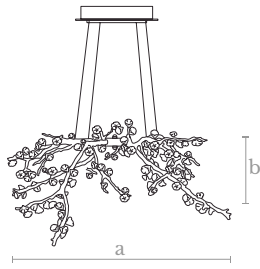

CLO010
ALMOND TREE

Measures
Diameter (a): 70 cm. | 27 inches
Height (b): 57 cm. | 22 inches

Lighting
10 LED bulbs
10 x 1,3 w. / 10 x 110 lumens
3000 °K

Weight
8 Kg.

Finishes
Matt black nickel

Material
Lost wax brass casting | Glass