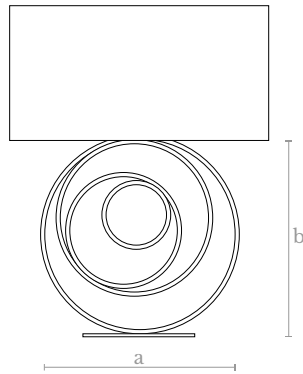

TL0930
SPIRAL REGULAR TABLE LAMP

Measures
Width (a): 60 cm. | 24 inches
Height (b): 60 cm. | 24 inches

Lighting
LED strip
71 w. / 2750 lumens
3000 °K

Weight
9 Kg.

Material
Steel

Shade Measures
W: 84 cm. | 33 in.
D: 40 cm. | 16 cm.
H: 40 cm. | 16 in.

Finishes
Chrome