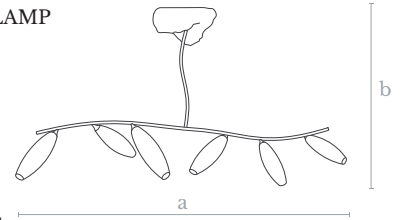

CL0691
COB HORIZONTAL CEILING LAMP

Measures
Length (a): 100 cm. | Ø 40 inches
Height (b): 25 cm. | 10 inches

Lighting
6 x E-14/E-17 LED bulb
6 x 5 w.
3000 °K

Material
Brass | Glass | Stone

Weight
17 Kg.

Finishes
Satin brass | Alabaster