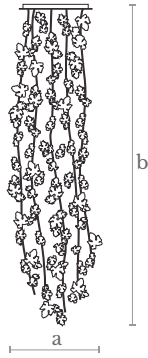

CLO100
NATURE CEILING LAMP LONG

Measures
Diameter (a): 60 cm. | 24 inches
Height (b): 250 cm. | 98 inches

Lighting
10 LED bulbs
10 x 4,5 w. / 10 x 450 lumens
3000 °K

Weight
30 Kg.

Material
Lost wax brass casting

Finishes
Satin brass