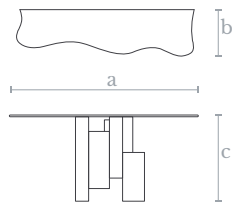

TB0751
SEA CONSOLE TABLE

Measures
Length (a): 160 cm. | 63 inches
Width (b): 48 cm. | 20 inches
Height (c): 75 cm. | 29 inches

Material
Steel | Glass

Finishes
Gold paint

Weight
20 Kg.

TB0752
SEA COFFEE TABLE

Measures
Width (a): 120 cm. | 47 inches
Depth (b): 95 cm. | 37 inches
Height (c): 40 cm. | 16 inches

Material
Steel | Glass

Finishes
Graphite paint

Weight
25 Kg.