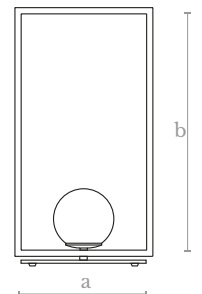

Weight
3 Kg.

Finishes
Satin brass