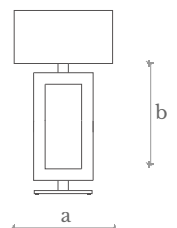

TL0480
ORBITAL TABLE LAMP

Measure
Width (a): 20 cm. | 8 inches
Height (b): 44 cm. | 17 inches

Lighting
1 E-27/E-26 LED bulb
10 w. | 180-240 v.
3000 °K

Weight
4 Kg.

Shade Measures
D: Ø 35 cm. | 14 in.
H: 25 cm. | 10 in.

Material
Steel | Silk shade

Finishes
Shiny nickel