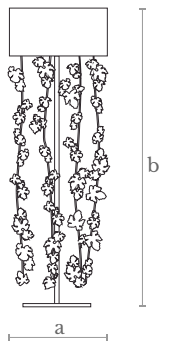

TLO100
NATURE TABLE LAMP

Measures
Diameter (a): 30 cm. | 12 inches
Height (b): 70 cm. | 28 inches

Lighting
5 LED bulbs
5 x 4,5 w. / 5 x 450 lm.
3000 °K

Weight
18 Kg.

Material
Lost wax brass casting

Finishes
Satin brass