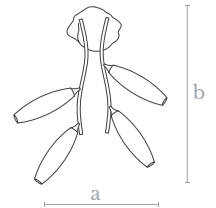

WL0691
COB WALL LAMP 2 UNITS

Measures
Width (a): 20 cm. | 8 inches
Height (b): 45 cm. | 18 inches

Lighting
4 x E-14/E-17 LED bulb
4 x 5 w.
3000 °K

Material
Brass | Glass | Stone

Weight
14 Kg.

Finishes
Satin brass | Alabaster