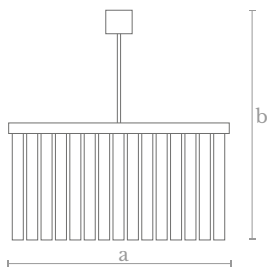

CLO240
DUNE CEILING LAMP

Measures
Diameter (a): 60 cm. | 24 inches
Height (b): 50 cm. | 20 inches

Lighting
LED strip
14 w/m. / 1320 lm/m
3000 °K

Material
Steel | Brass | Glass

Weight
30 Kg.

Finishes
Antique brass

CLO241
DUNE SUSPENDING LAMP

Measures
Diameter (a): 30 cm. | 12 inches
Height (b): 50 cm. | 20 inches

Lighting
LED strip
14 w/m. / 1320 lm/m
3000 °K

Material
Steel | Brass | Glass