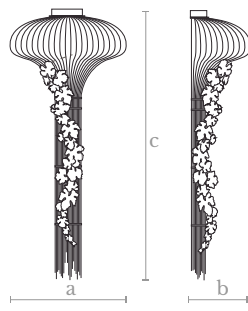

WL0080
LEAVES ONION WALL LAMP

Measures
Width (a): 90 cm. | 34 inches
Depth (b): 45 cm. | 17 inches
Height (c): 185 cm. | 71 inches

Lighting
1 LED downlight
20 w. / 2000 lumens
3000 °K

Weight
7,5Kg.

Material
Steel | Lost wax brass casting

Finishes
Gold

FLO080
LEAVES ONION FLOOR LAMP

Measures
Diameter (a): 90 cm. | 34 inches
Height (b): 185 cm. | 71 inches

Lighting
1 LED downlight
20 w. / 2000 lumens
3000 °K

Weight
18Kg.

Material
Steel | Lost wax brass casting

Finishes
Gold