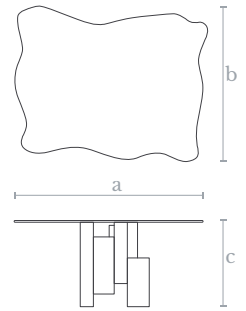

CL0741
BLACK TUBE VERTICAL CEILING LAMP

Measures
Width (a): Ø8 cm. | Ø3 inches
Height (b): 100 cm. | 40 inches

Lighting
LED strip
71 w. / 2750 lumens
3000 °K

Material
Steel

Weight
1 Kg.
Finishes
Black paint | Satin brass

WL0740
BLACK TUBE WALL LAMP

Measures
Width (a): 8 cm. | 3 inches
Depth (b): 7 cm. | 3 inches
Height (c): 100 cm. | 40 inches

Lighting
LED strip
71 w. / 2750 lumens
3000 °K

Material
Steel

Weight
1 Kg.
Finishes
Black paint | Satin brass

TL0740
BLACK TUBE FLOOR LAMP

Measures
Width (a): Ø30 cm. | Ø12 inches
Height (b): 160 cm. | 63 inches

Lighting
LED strip
71 w. / 2750 lumens
3000 °K

Material
Steel

Weight
2 Kg.
Finishes
Black paint | Satin brass

TB0750
SEA TABLE

Measures
Width (a): 190 cm. | 75 inches
Depth (b): 80 cm. | 32 inches
Height (c): 75 cm. | 29 inches

Material
Steel | Glass

Finishes
Graphite paint

Weight
45 Kg.

TB0751
SEA CONSOLE TABLE

Measures
Length (a): 160 cm. | 63 inches
Width (b): 48 cm. | 20 inches
Height (c): 75 cm. | 29 inches

Material
Steel | Glass

Finishes
Gold paint

Weight
20 Kg.

TB0752
SEA COFFEE TABLE

Measures
Width (a): 120 cm. | 47 inches
Depth (b): 95 cm. | 37 inches
Height (c): 40 cm. | 16 inches

Material
Steel | Glass

Finishes
Graphite paint

Weight
25 Kg.

WL0770
NECKLACE WALL LAMP

Measures
Width (a): 30 cm. | 12 in.
Depth (b): 12 cm. | 5 in.
Height (c): 90 cm. | 35 in.

Shade Measures
W: 30 cm | 12 in.
H: 20 cm. | 8 in.

Lighting
2 G-9 LED bulbs
2 x 2,5 w. / 2 x 190 lumens
3000 °K

Material
Brass | Glass

Weight
2 Kg.
Finishes
Satin brass

WL0780
DOUBLE NECKLACE WALL LAMP

Measures
Width (a): 30 cm. | 12 in.
Depth (b): 12 cm. | 5 in.
Height (c): 90 cm. | 35 in.

Shade Measures
W: 30 cm | 12 in.
H: 20 cm. | 8 in.

Lighting
2 G-9 LED bulbs
2 x 2,5 w. / 2 x 190 lumens
3000 °K

Material
Brass

Weight
2 Kg.
Finishes
Satin brass | Shiny black nickel

WL0790
HONEYCOMB WALL LAMP