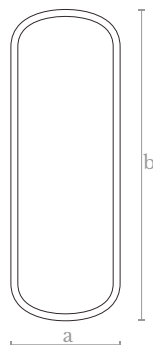

**Ml0880**  
LOCK MIRROR

**Measures**  
Width (a): 52 cm. | 21 inches  
Height (b): 100 cm. | 40 inches

**Lighting**  
LED strip  
71 w. / 2750 lumens  
3000 °K

**Weight**  
5 Kg.

**Material**  
Brass | Mirror

**Finishes**  
Copper

**Ml0890**  
OVAL MIRROR

**Measures**  
Width (a): 50 cm. | 20 inches  
Height (b): 150 cm. | 60 inches

**Lighting**  
LED strip  
71 w. / 2750 lumens  
3000 °K

**Weight**  
15 Kg.

**Material**  
Brass | Mirror

**Finishes**  
Antique brass

**TB0900**  
WHIM COFFEE TABLE

**Measures**  
Diameter (a): 30 cm. | 12 inches  
Height (b): 54 cm. | 22 inches

**Material**  
Steel | Brass

**Finishes**  
Copper

**Weight**  
10 Kg.

**TB0910**  
GIACOMETTI COFFEE TABLE RECTANGLE

**Measures**  
Length (a): 90 cm. | 35 inches  
Width (b): 70 cm. | 28 inches  
Height (c): 50 cm. | 20 inches

**Material**  
Lost wax brass casting / Marble