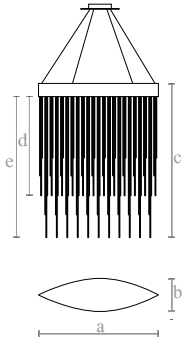

CL0151
WHITE ROMANCE OVAL CEILING LAMP

Measures
Lenght (a): 80 cm | 31 inches
Width (b): 22 cm | 9 inches
Height (c): 85 cm | 34 inches

Glasses (54 u.)
Height short glasses (d): 50 cm | 20 inches
Height large glasses (e): 80 cm | 32 inches

Lighting: LED strip
14 w/m
1320 lm/m
3000 °
Material: Lost wax brass casting
Artisanal glass
Finishes Satin brass
Weight: 12 Kg.