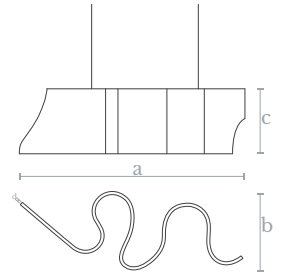

CL0730
OXIDY CEILING LAMP

Measures
Width (a): 150 cm. | 60 inches
Depth (b): 50 cm. | 20 inches
Height (c): 75 cm. | 29 inches

Lighting
LED strip
71 w. / 2750 lumens
3000 °K

Material
Steel

Weight
20 Kg.

Finishes
Oxide