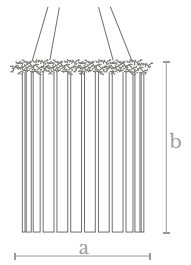

CLO230
OLIVE SHOOT

Measures
Diameter (a): 60 cm. | 24 inches
Height (b): 80 cm. | 32 inches

Lighting
LED strip
14 w/m. / 1320 lm/m
3000 °K

Material
Lost wax brass casting | Glass