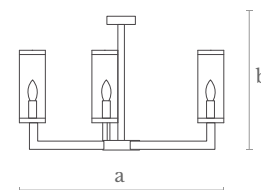

Finishes

Satined brass | Cracked glass