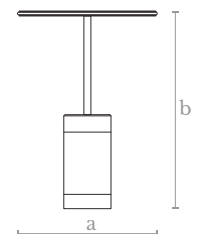

**Ml0880**  
LOCK MIRROR

**Measures**  
Width (a): 52 cm. | 21 inches  
Height (b): 100 cm. | 40 inches

**Lighting**  
LED strip  
71 w. / 2750 lumens  
3000 °K

**Weight**  
5 Kg.

**Material**  
Brass | Mirror

**Finishes**  
Copper

**Ml0890**  
OVAL MIRROR

**Measures**  
Width (a): 50 cm. | 20 inches  
Height (b): 150 cm. | 60 inches

**Lighting**  
LED strip  
71 w. / 2750 lumens  
3000 °K

**Weight**  
15 Kg.

**Material**  
Brass | Mirror

**Finishes**  
Antique brass

**TB0900**  
WHIM COFFEE TABLE

**Measures**  
Diameter (a): 30 cm. | 12 inches  
Height (b): 54 cm. | 22 inches

**Material**  
Steel | Brass

**Finishes**  
Copper

**Weight**  
10 Kg.

**TB0910**  
GIACOMETTI COFFEE TABLE RECTANGLE

**Measures**  
Length (a): 90 cm. | 35 inches  
Width (b): 70 cm. | 28 inches  
Height (c): 50 cm. | 20 inches

**Material**  
Lost wax brass casting / Marble