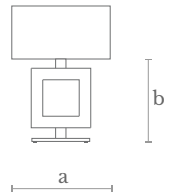

TL0470
SQUARE TABLE LAMP

Measures
Width (a): 20 cm. | 8 inches
Height (b): 28 cm. | 11 inches

Lighting
1 E-27/E-26 LED bulb
10 w. | 180-240 v.
3000 °K

Weight
4 Kg.

Shade Measures
D: Ø 35 cm. | 14 in.
H: 25 cm. | 10 in.

Material
Steel | Silk shade

Finishes
Shiny nickel