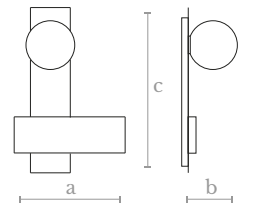

WL0330
CROSS WALL LAMP

Measures
Width (a): 25 cm. | 10 in.
Depth (b): 13 cm. | 5 in.
Height (c): 38 cm. | 15 in.

Lighting
1 LED bulb
4,5 w. | 450 lumens
4000 °K

Weight
4 Kg.

Material
Brass | Marble | Glass

Finishes
Satin brass