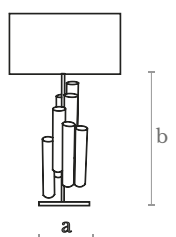

TL0600
FIREWORK TABLE LAMP

Measures
Width (a): 29 cm. | 11 in.
Height (b): 56 cm. | 18 in.

Lighting
1 E-27/E-26 LED bulb
10 w. | 180-240 v.
3000 °K

Weight
4 Kg.

Shade Measures
Ø: 35 cm. | 14 in.
H: 25 cm. | 22 in.

Material
Steel | Silk shade

Finishes
Shiny nickel