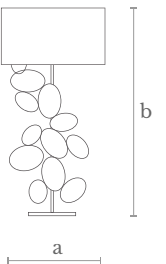

**Shade Measures**

Ø: 35 cm. | 14 in.  
H: 25 cm. | 10 in.

**Material**

Steel | Silk shade

**Finishes**

Shiny nickel

**WL0130  
RIVER STONES WALL LAMP**

**Measures**