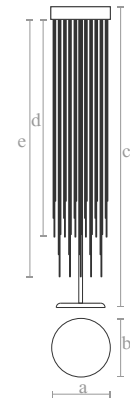

**Measures**  
Lenght (a): 60 cm | 24 inches  
Width (b): 60 cm | 24 inches  
Height (c): 85 cm | 34 inches

**Glasses (62 u.)**  
Height short glasses (d): 50 cm | 20 inches  
Height large glasses (e): 80 cm | 32 inches

**TL0150**  
WHITE ROMANCE TABLE LAMP

**Measures**  
Lenght (a): 23 cm | 16 inches  
Width (b): 23 cm | 9 inches  
Height (c): 70 cm | 34 inches

**Glasses (24 u.)**  
Height short glasses (d): 30 cm | 12 inches  
Height large glasses (e): 50 cm | 20 inches

**Lighting:** LED strip  
14 w/m  
1320 lm/m  
3000 °  
**Material:** Lost wax brass casting  
Artisanal glass  
**Finishes** Satin brass  
**Weight:** 12 Kg.

**FL0150**  
WHITE ROMANCE FLOOR LAMP

**Measures**  
Lenght (a): 36 cm | 14 inches  
Width (b): 36 cm | 14 inches  
Height (c): 170 cm | 67 inches

**Glasses (38 u.)**  
Height short glasses (d): 130 cm | 51 inches  
Height large glasses (e): 150 cm | 59 inches

**Lighting:** LED strip  
14 w/m  
1320 lm/m  
3000 °  
**Material:** Lost wax brass casting  
Artisanal glass  
**Finishes** Satin brass  
**Weight:** 15 Kg.