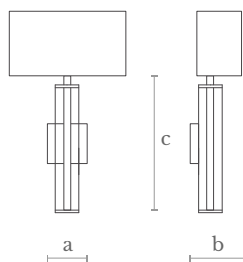

Finishes

Satined brass