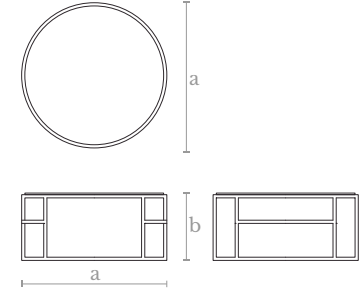

**Finishes**  
Copper

**Ml0890**  
OVAL MIRROR

**Measures**  
Width (a): 50 cm. | 20 inches  
Height (b): 150 cm. | 60 inches

**Lighting**  
LED strip  
71 w. / 2750 lumens  
3000 °K

**Weight**  
15 Kg.

**Material**  
Brass | Mirror

**Material**  
Lost wax brass casting / Marble

**Finishes**  
Satin brass / Pink marble

**Weight**  
65 Kg.

**TB0911**  
GIACOMETTI COFFEE TABLE ROUND

**Measures**  
Diameter (a): 100 cm. | 40 inches  
Height (b): 50 cm. | 20 inches

**Material**  
Lost wax brass casting / Marble

**Finishes**  
Satin brass / Black marble

**Weight**  
50 Kg.

**TB0911**  
GIACOMETTI COFFEE TABLE ROUND

**Measures**  
Diameter (a): 100 cm. | 40 inches  
Height (b): 50 cm. | 20 inches

**Material**  
Lost wax brass casting / Marble

**Finishes**  
Satin brass / Black marble

**Weight**  
50 Kg.

**CL0920**  
GRAPE CEILING LAMP

**Measures**  
Width (a): 240 cm. | 95 inches  
Height (b): 35 cm. | 14 inches