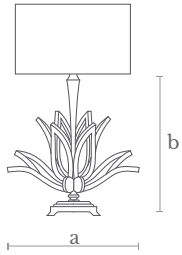

Finishes

Shiny nickel