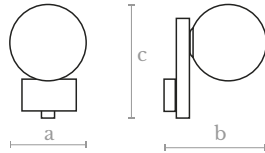

WL0300
CRAQUELE WALL LAMP

Measures
Width (a): 16 cm. | 7 in.
Depth (b): 18 cm | 8 in.
Height (c): 15 cm. | 6 in.

Lighting
1 LED bulb
4,5 w. | 450 lm.
4000 °K

Weight
1 Kg.

Material
Brass | Glass

Finishes
Satin brass | Cracked glass