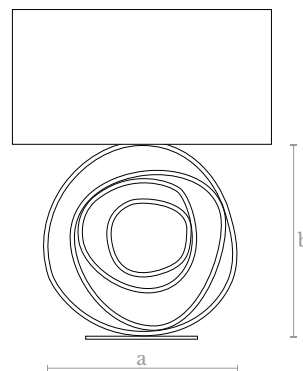

**Measures**  
Width (a): 60 cm. | 24 inches  
Height (b): 60 cm. | 24 inches

**Lighting**  
LED strip  
71 w. / 2750 lumens  
3000 °K

**Weight**  
4 Kg.

**Material**  
Steel

**Finishes**  
Black Nickel Mate

**TL0940**  
SPIRAL IRREGULAR TABLE LAMP

**Measures**  
Width (a): 60 cm. | 24 inches  
Height (b): 60 cm. | 24 inches

**Lighting**  
LED strip  
71 w. / 2750 lumens  
3000 °K

**Weight**  
9 Kg.

**Material**  
Steel

**Shade Measures**  
W: 84 cm. | 33 in.  
D: 40 cm. | 16 cm.  
H: 40 cm. | 16 in.

**Finishes**  
Chrome

**CLO010**  
ALMOND TREE

**Measures**  
Diameter (a): 70 cm. | 27 inches  
Height (b): 57 cm. | 22 inches