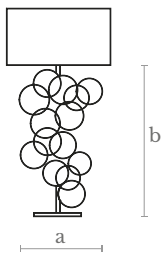

TL0560
CIRCLES TABLE LAMP

Measures
Width (a): 27 cm. | 11 in.
Height (b): 52 cm. | 21 in.

Lighting
1 E-27/E-26 LED bulb
10 w. | 180-240 v.
3000 °K

Weight
4 Kg.

Shade Measures
Ø: 35 cm. | 14 in.
H: 25 cm. | 10 in.

Material
Steel | Silk shade

Finishes
Shiny nickel