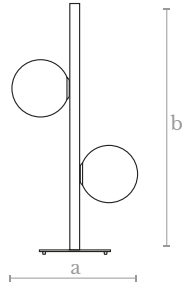

TL0300
CRAQUELE TABLE LAMP

Measures
Diameter (a): 26 cm. | 11 in.
Height (b): 40 cm. | 16 in.

Lighting
2 LED bulbs
2 x 4,5 w. | 2 x 450 lm.
4000 °K

Weight
2 Kg.

Material
Brass | Glass

Finishes
Satin brass
Cracked glass