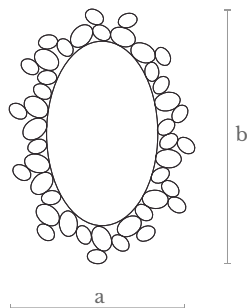

Finishes

Shiny nickel