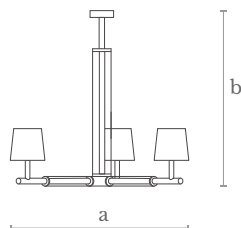

Finishes

Satined brass