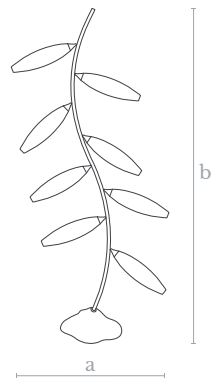

FL0690
COB FLOOR LAMP

Measures
Diameter (a): Ø 100 cm. | Ø 40 inches
Height (b): 180cm. | 71 inches

Lighting
8 x E-14/E-17 LED bulb
8 x 5 w.
3000 °K

Material
Brass | Glass | Stone

Weight
27 Kg.

Finishes
Satin brass | Alabaster