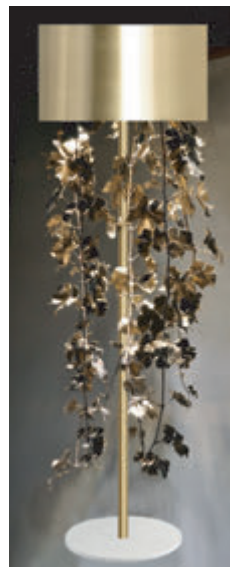

TL0100
NATURE TABLE LAMP