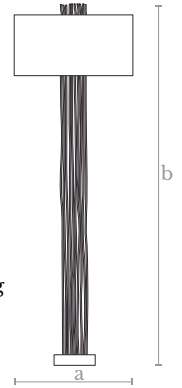

**Weight**  
2 Kg.

**Material**  
Lost wax brass casting

**Finishes**  
Satin brass

**WL0820**  
AGRESTE WALL LAMP

**Measures**  
Width (a): Ø30 cm. | 12 inches  
Depth(b): 5 cm. | 2 inches  
Height (c): Ø30 cm. | 12 inches

**Lighting**  
1 E-27 / E-26 LED bulb  
10 w. / 180-240 v.  
3000 °K

**Weight**  
3 Kg.

**Material**  
Lost wax brass casting

**Finishes**  
Antique brass

**Shade Measures**  
D: Ø 35 cm | Ø 14 in.  
H: 25 cm. | 10 in.

**FL0830**  
TREE FLOOR LAMP

**Measures**  
Width (a): 35 cm. | 14 in.  
Height (b): 210 cm. | 83 in.

**Lighting**  
1 E-27 / E-26 LED bulb  
10 w. / 180-240 v.  
3000 °K

**Weight**  
6 Kg.

**Material**  
Lost wax brass casting

**Finishes**  
Antique brass

**Shade Measures**  
D: Ø 35 cm | Ø 14 in.  
H: 25 cm. | 10 in.

**CL0840**  
BALLOONS CEILING LAMP

**Measures**  
Diameter (a): 40 cm. | 16 inches  
Height (b): 40 cm. | 16 inches