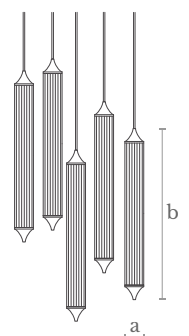

CL0182
ELEGANCE CEILING LAMP 5 UNITS

Measures
Diameter (a): 6 cm. | 3 inches
Height (b): 60 cm. | 24 inches

Lighting
LED Strip
12 w/m. | 980 lm/m
3000 °K

Material
Brass | Fluted glass

Weight 7,5 Kg.
Finishes Satin brass