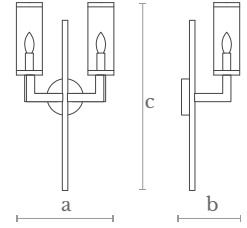

WL0450
CRACKED WALL LAMP

Measures
Width (a): 24 cm. | 10 in.
Depth (b): 14 cm. | 6 in.
Height (c): 48 cm. | 19 in.

Lighting
2 x E14/E17 LED bulbs
2 x 4 w. | 2 x 370 lm.
3000 °K

Material
Steel | Glass

Weight
3 Kg.

Finishes
Satin brass | Cracked glass