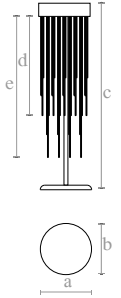

TL0150
WHITE ROMANCE TABLE LAMP

Measures
Lenght (a): 23 cm | 16 inches
Width (b): 23 cm | 9 inches
Height (c): 70 cm | 34 inches

Glasses (24 u.)
Height short glasses (d): 30 cm | 12 inches
Height large glasses (e): 50 cm | 20 inches

Lighting: LED strip
14 w/m
1320 lm/m
3000 °
Material: Lost wax brass casting
Artisanal glass
Finishes Satin brass
Weight: 12 Kg.