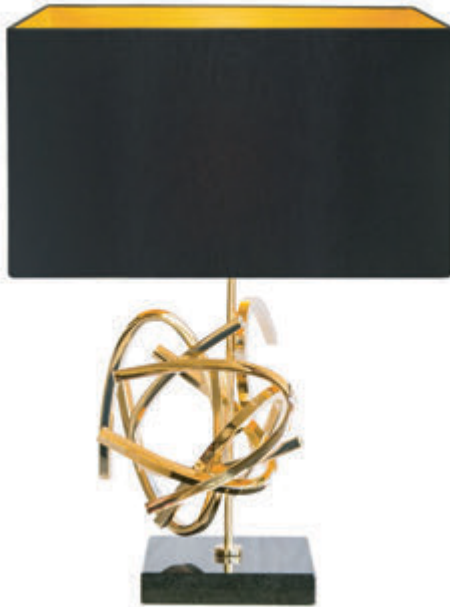

TL0120
HORSESHOES