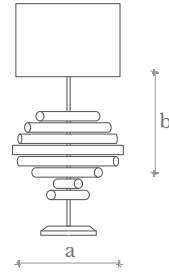

TL0510
TWISTER TABLE LAMP

Measures
Width (a): 22 cm. | 9 inches
Height (b): 35 cm. | 14 inches

Lighting
1 E-27/E-26 LED bulb
10 w. | 180-240 v.
3000 °K

Weight
4 Kg.

Shade Measures
Ø 35 cm. | Ø 14 in.
H: 25 cm. | 10 in.

Material
Steel | Silk shade

Finishes
Shiny nickel