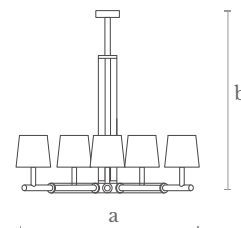

Finishes

Satined brass