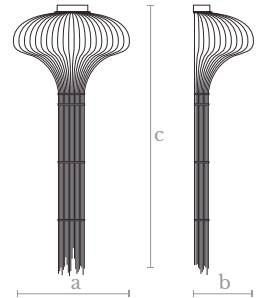

WL0070
ONION WALL LAMP

Measures
Width (a): 90 cm. | 34 inches
Depth (b): 45 cm. | 17 inches
Height (c): 185 cm. | 71 inches

Lighting
1 LED downlight
20 w. / 2000 lumens
3000 °K

Weight
6Kg.

Finishes
Shiny nickel

Material
Steel