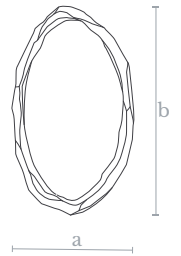

Lighting
LED strip
104 w/m / 1320 lm/m
3000 °K

Material
Lost wax brass casting

Weight
2 Kg.

Finishes
Polished brass