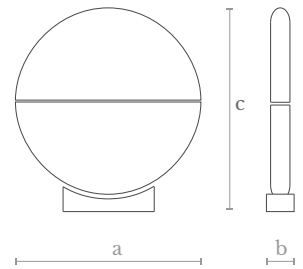

Weight
12 Kg.

Finishes
Black Marble

TL0280
WANING TABLE LAMP

Measures
Width (a): 25 cm. | 10 in.
Depth (b): 12 cm. | 4 in.
Height (c): 27 cm. | 11 in.

Lighting
1 LED bulb
4,5 w. | 450 lumens
3000 °K

Material
Brass | Glass