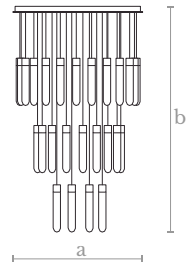

CL0850
ALABASTER TEARS LAMP

Measures
Diameter (a): 55 cm. | 22 inches
Height (b): 95 cm. | 38 inches

Lighting
48 LED bulbs
48 x 3,5 w. / 48 x 450 lm.
3000 °K

Weight
15 Kg.

Material
Steel | Glass

Finishes
Alabaster |Satin brass