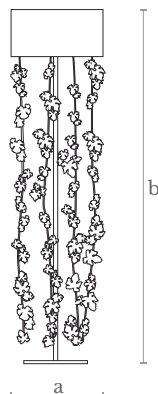

FLO100
NATURE FLOOR LAMP

Measures
Diameter (a): 40 cm. | 16 inches
Height (b): 170 cm. | 67 inches

Lighting
8 LED bulbs
8 x 4,5 w. / 8 x 450 lm.
3000 °K

Weight
25 Kg.

Material
Lost wax brass casting

Finishes
Satin brass

CLO102
NATURE SCULPTURE

Measures
Diameter (a): 30 cm. | 12 inches
Height (b): 220 cm. | 87 inches

Weight
5 Kg.

Material
Lost wax brass casting

Finishes
Satin brass