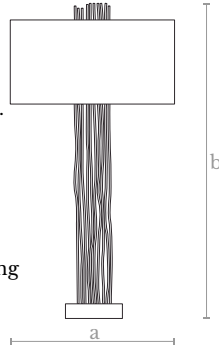

TL0830
TREE TABLE LAMP

Measures
Width (a): 35 cm. | 14 in.
Height (b): 108 cm. | 42 in.

Lighting
1 E-27 / E-26 LED bulb
10 w. / 180-240 v.
3000 °K

Weight
3 Kg.

Material
Lost wax brass casting

Finishes
Antique brass

Shade Measures
D: Ø 35 cm | Ø 14 in.
H: 25 cm. | 10 in.