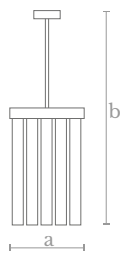

Weight
18 Kg.

Finishes
Antique brass