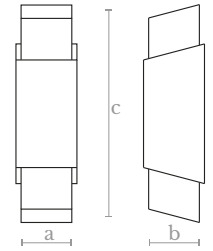

WLO371
DOUBLE CUBE WALL LAMP

Measures
Width (a): 11 cm. | 4 in.
Depth (b): 11cm. | 4 in.
Height (c): 54 cm. | 22 in.

Lighting
2 LED bulbs
2 x 4,5 w. | 1 x 450 lm.
2 x 3000 °K

Weight
3 Kg.

Material
Brass
Steel

Finishes
Satin brass
Marble paint