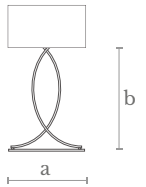

**Weight**  
4 Kg.

**Shade Measures**  
Ø 35 cm. | Ø 14 in.  
H: 25 cm. | 10 in.

**Material**  
Steel | Silk shade

**Finishes**  
Shiny nickel

**TL0510**  
TWISTER TABLE LAMP

**Measures**  
Width (a): 22 cm. | 9 inches  
Height (b): 35 cm. | 14 inches