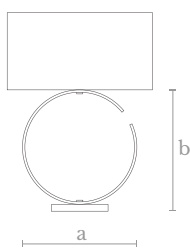

TL0670
HOLE TABLE LAMP

Measures
Width (a): 30 cm. | 12 in.
Height (b): 33 cm. | 15 in.

Lighting
1 E-27/E-26 LED bulb
10 w. | 180-240 v.
3000 °K

Weight
4,5 Kg.

Shade Measures
Ø: 35 cm. | 14 in.
H: 25 cm. | 10 in.

Material
Steel | Marble base
Silk shade

Finishes
Silver leaf