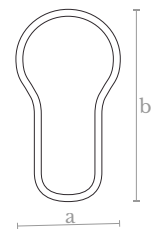

**Lighting**  
1 E-27 / E-26 LED bulb  
10 w. / 180-240 v.  
3000

**Weight**  
5 Kg.

**Material**  
Lost wax brass casting

**Finishes**  
Antique brass

**Shade Measures**  
D: Ø 35 cm | Ø 14 in.  
H: 25 cm. | 10 in.

**Ml0880**  
LOCK MIRROR

**Measures**  
Width (a): 52 cm. | 21 inches  
Height (b): 100 cm. | 40 inches

**Lighting**  
LED strip  
71 w. / 2750 lumens  
3000 °K

**Weight**  
5 Kg.

**Material**  
Brass | Mirror

**Finishes**  
Copper

**Ml0890**  
OVAL MIRROR

**Measures**  
Width (a): 50 cm. | 20 inches  
Height (b): 150 cm. | 60 inches

**Lighting**  
LED strip  
71 w. / 2750 lumens  
3000 °K

**Weight**  
15 Kg.

**Material**  
Brass | Mirror