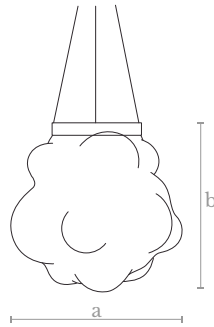

CL0840
BALLOONS CEILING LAMP

Measures
Diameter (a): 40 cm. | 16 inches
Height (b): 40 cm. | 16 inches

Lighting
1 LED downlight
20 w. / 2000 lumens
3000 °K

Weight
2 Kg.

Material
Brass | Glass

Finishes
Satin brass