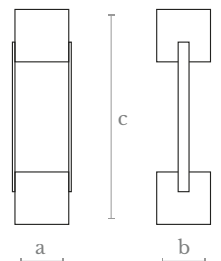

WL0340
BOX WALL LAMP

Measures
Width(a): 10 cm. | 4 in.
Depth (b): 10 cm. | 4 in.
Height (c): 40 cm. | 16 in.

Lighting
2 LED bulbs
2 x 4,5 w. | 2 x 450 lm.
4000 °K

Weight
2 Kg.

Material
Steel | Brass
Acrylic

Finishes
Satin steel
Satin brass