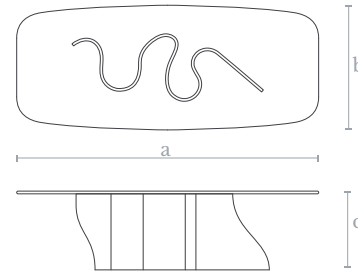

**Material**  
Lost wax brass casting | Wood

**Weight**  
30 Kg.

**Finishes**  
Polished brass

MI0720  
GOLD RINGS MIRROR

**Measures**  
Width (a): 50 cm. | 20 inches  
Height (b): 35 cm. | 14 inches

**Material**  
Lost wax brass casting | Mirror

**Finishes**  
Polished brass

**Weight**  
5 Kg.

CL0730  
OXIDY CEILING LAMP

**Measures**  
Width (a): 150 cm. | 60 inches  
Depth (b): 50 cm. | 20 inches  
Height (c): 75 cm. | 29 inches

**Lighting**  
LED strip  
71 w. / 2750 lumens  
3000 °K

**Material**  
Steel

**Weight**  
20 Kg.

**Finishes**  
Oxide

WL0730  
OXIDY WALL LAMP

**Measures**  
Width (a): 30 cm. | 12 inches  
Depth (b): 15 cm. | 6 inches  
Height (c): 50 cm. | 20 inches

**Lighting**  
LED strip  
71 w. / 2750 lumens  
3000 °K

**Material**  
Steel

**Weight**  
8 Kg.

**Finishes**  
Oxide

TB0730  
OXIDY TABLE

**Measures**  
Width (a): 300 cm. | 118 inches  
Depth (b): 120 cm. | 47 inches  
Height (c): 75 cm. | 29 inches

**Material**  
Steel | Marble