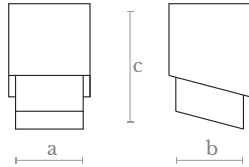

WLO370
CUBE WALL LAMP

Measures
Width (a): 11 cm. | 4 in.
Depth (b): 11cm. | 4 in.
Height (c): 22 cm. | 9 in.

Lighting
1 LED bulb
4,5 w. | 450 lm.
3000 °K

Weight
2 Kg.

Material
Brass | Steel

Finishes
Satin brass
Marble paint