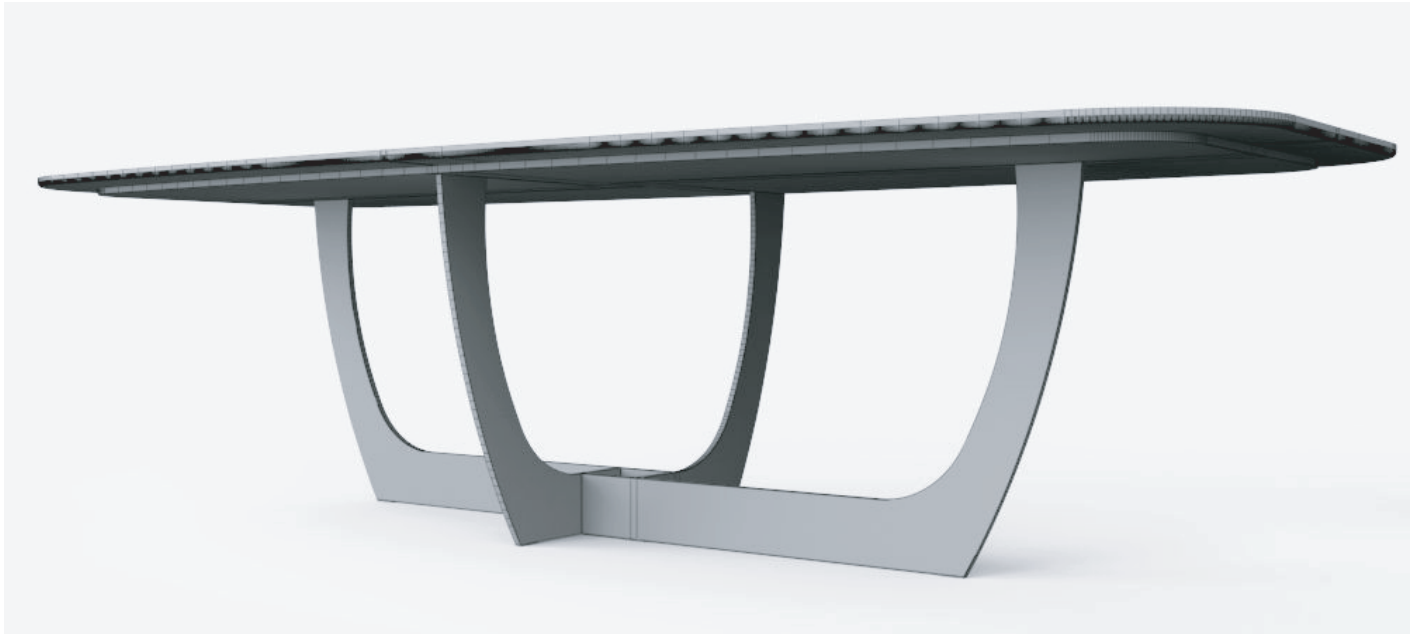

**TL0660**  
PANEL TABLE LAMP

**TL0670**  
HOLE TABLE LAMP

**TL0680**  
FOUNTAIN TABLE LAMP

FURNITURE

TB0910  
GIACOMETTI COFFEE TABLE RECTANGLE

TB0911  
GIACOMETTI COFFEE TABLE ROUND

TB0912  
GIACOMETTI CONSOLE TABLE