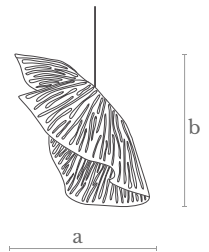

CLO410
LILLY CEILING LAMP

Measures
Diameter (a): 35 cm. | 14 in.
Height (b): 30 cm. | 12 in.

Lighting
1 LED bulb
4,5 w. | 450 lm.
3000 °K

Weight
1 Kg.

Material
Steel

Finishes
Shiny black nickel