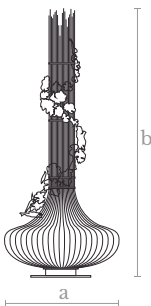

WL0080
LEAVES ONION WALL LAMP

Measures
Width (a): 90 cm. | 34 inches
Depth (b): 45 cm. | 17 inches
Height (c): 185 cm. | 71 inches

Lighting
1 LED downlight
20 w. / 2000 lumens
3000 °K

Weight
7,5Kg.

Material
Steel | Lost wax brass casting

Finishes
Gold

FLO080
LEAVES ONION FLOOR LAMP

Measures
Diameter (a): 90 cm. | 34 inches
Height (b): 185 cm. | 71 inches

Lighting
1 LED downlight
20 w. / 2000 lumens
3000 °K

Weight
18Kg.

Material
Steel | Lost wax brass casting

Finishes
Gold

CLO090
LEAVES BALL SMALL

Measures
Diameter (a): 60 cm. | 24 inches
Height (b): 60 cm. | 24 inches

Lighting
12 G-9 LED bulbs
12 x 3 w. / 12 x 300 lumens
3000 °K

Weight
10 Kg.

Material
Lost wax brass casting

Finishes
Satin brass

CLO091
LEAVES BALL BIG

Measures
Diameter (a): 90 cm. | 35 inches
Height (b): 90 cm. | 35 inches

Lighting
12 G-9 LED bulbs
12 x 3 w. / 12 x 300 lumens
3000 °K

Weight
15Kg.

Material
Lost wax brass casting

Finishes
Satin brass

CLO100
NATURE CEILING LAMP LONG

Measures
Diameter (a): 60 cm. | 24 inches
Height (b): 250 cm. | 98 inches

Lighting
10 LED bulbs
10 x 4,5 w. / 10 x 450 lumens
3000 °K

Weight
30 Kg.

Material
Lost wax brass casting

Finishes
Satin brass

CLO101
NATURE CEILING LAMP SHORT

Measures
Diameter (a): 60 cm. | 24 inches
Height (b): 120 cm. | 47 inches

Lighting
10 LED bulbs
10 x 4,5 w. / 10 x 450 lm.
3000 °K

Weight
14 Kg.

Material
Lost wax brass casting

Finishes
Satin brass

WL0100
NATURE WALL LAMP

Measures
Width (a): 40 cm. | 16 inches
Depth (b): 18 cm. | 7 inches
Height (c): 80 cm. | 32 inches

Lighting
3 G-9 LED bulbs
3 x 2,5 w. / 3 x 190 lm.
3000 °K

Weight
8 Kg.

Material
Lost wax brass casting

Finishes
Satin brass

TLO100
NATURE TABLE LAMP

Measures
Diameter (a): 30 cm. | 12 inches
Height (b): 70 cm. | 28 inches

Lighting
5 LED bulbs
5 x 4,5 w. / 5 x 450 lm.
3000 °K

Weight
18 Kg.

Material
Lost wax brass casting

Finishes
Satin brass